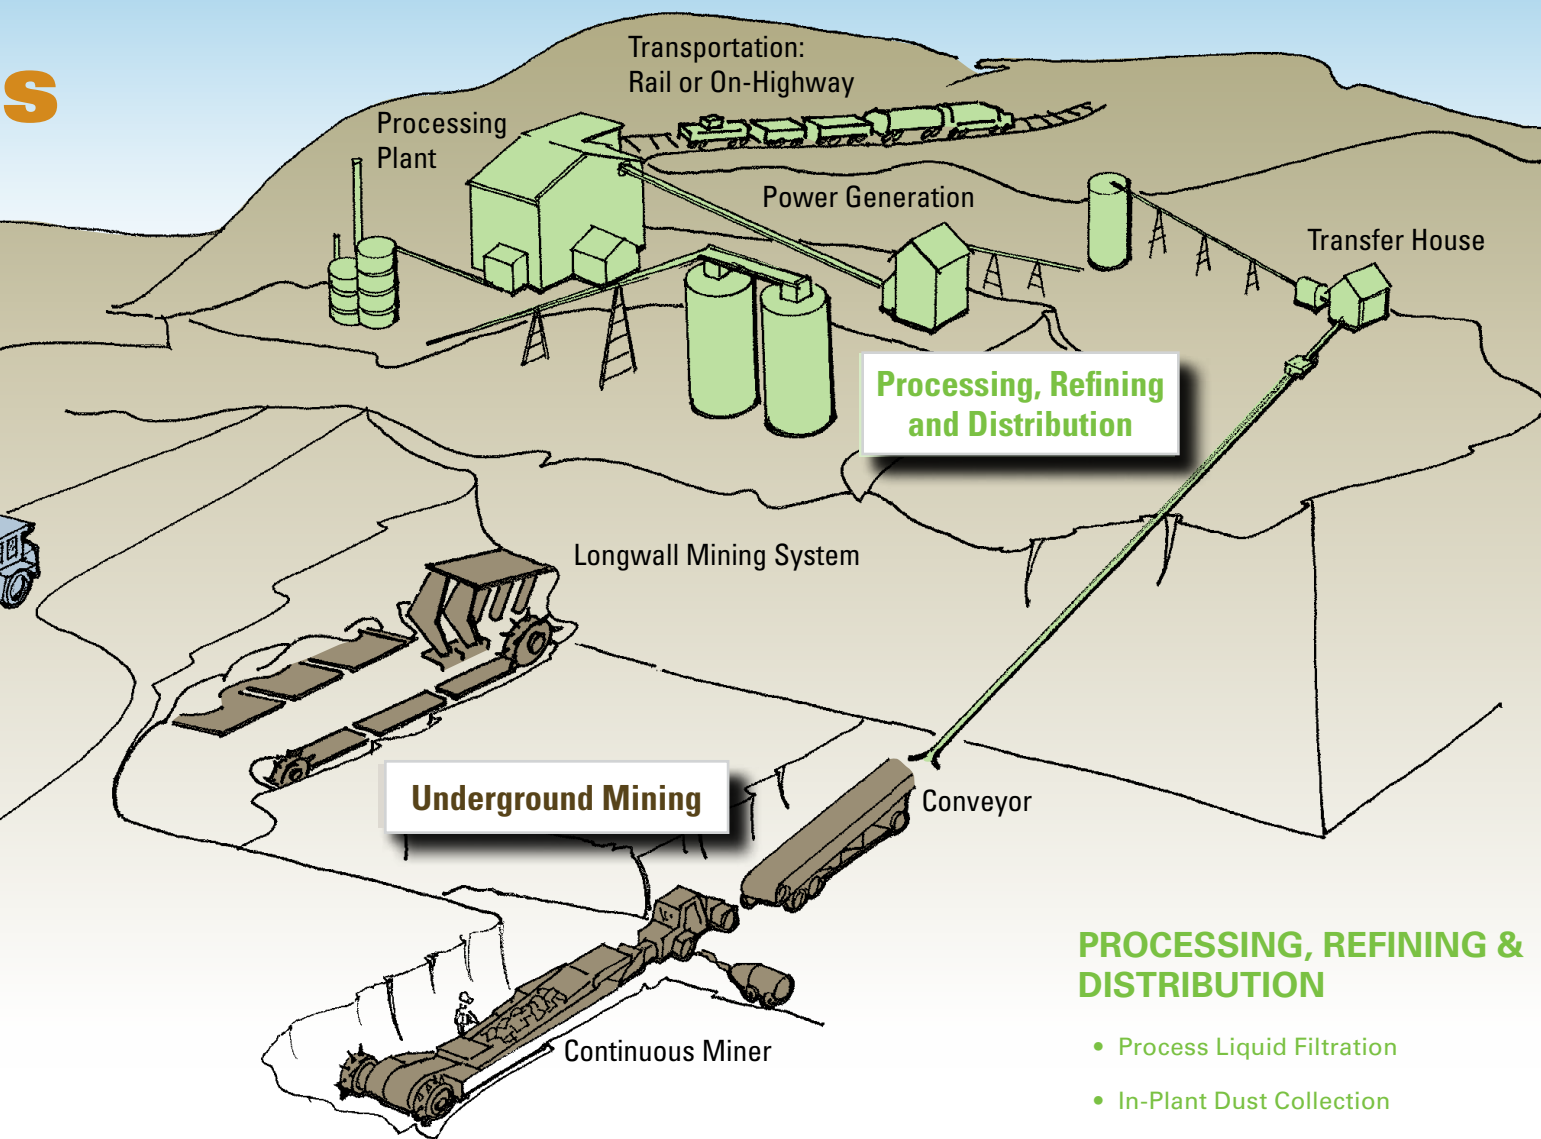

# Complete Mining Filtration Solutions

For Engines and Equipment

**Effective and efficient filtration** is a critical element of any mining operation.

Donaldson delivers the most comprehensive line of filtration solutions for above and below ground mining, processing and distribution.

### Single Source for Filtration

Donaldson delivers a complete line of innovative mining filtration solutions, coupled with our superior customer service and technical support. Our unrivaled research and development, commitment to lean manufacturing and unmatched global reach combine to make Donaldson your best source for filtration, whether in the pit, underground or in the processing plant.