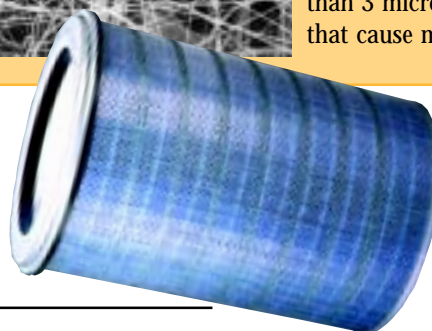

Superior Protection for LM6000's = Donaldson Spider-Web® Composite Air Filters!

When it's time to replace inlet air filters on your LM6000, don't overlook the superior filtration offered by Donaldson Composite-Filter™ elements. No competitive filter offering can match the performance of Donaldson's original Composite-Filter™ elements, which are the only filters used by GE in their standard OEM LM6000 turbine packages.

The **original Composite-Filter™**, designed and developed by Donaldson, uses our highest-performance filter media – synthetic substrate with Spider-Web® overlay. The synthetic media substrate provides low pressure drop and resistance to media degradation in high humidity environments. The Spider-Web® nanofiber layer provides the best filtration efficiency available in the industry.

Even the **inner filter** (or 1st stage filter) is different from the competition: it's of better quality material and is held securely by a re-useable flat spring retainer. Choose the optional pleated style inner filter for high-hydrocarbon environments.

Call us today for performance & technical information or a quote: 800-431-0555.

How Our Spider-Web® Nanofiber Technology Reduces Fouling of Compressor Blades

This photo of a magnification of Spider-Web® (taken from our Scanning Electron Microscope) shows the "web" of nanofibers bonded over the thicker fibers of the filter media substrate.

Spider-Web, a multi-layer mat of submicron-diameter fibers bonded to the surface of Donaldson media, is a Donaldson-proprietary technology and is the key to why our Composite-Filter™ is significantly more efficient than competitive filters on particles smaller than 3 microns – which are the ones that cause most compressor fouling.