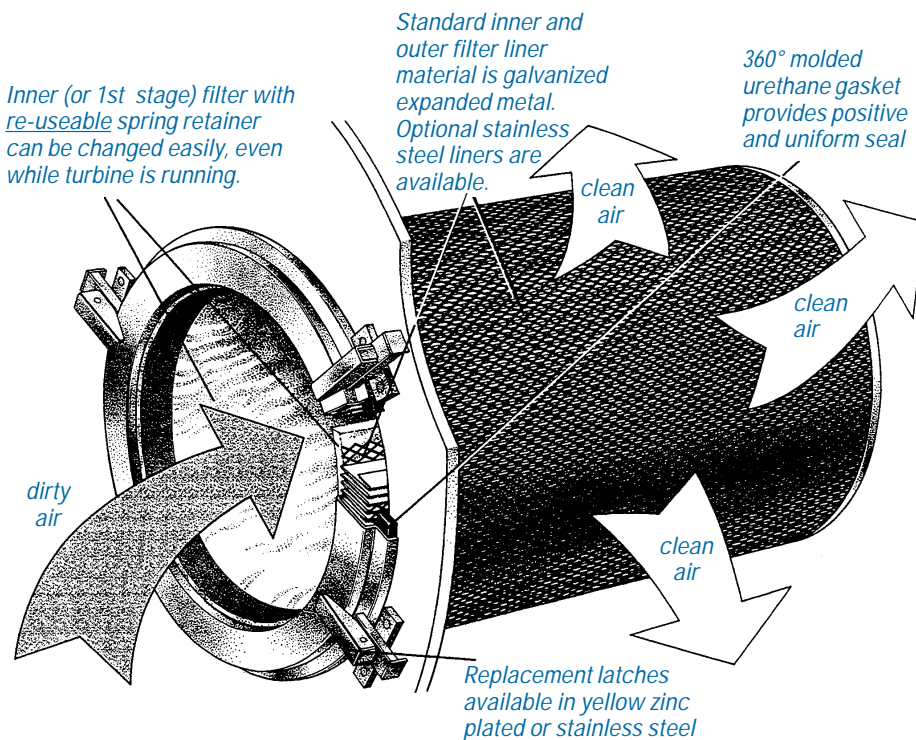

Superior Protection for LM6000's = Donaldson Spider-Web® Composite Air Filters!

When it's time to replace inlet air filters on your LM6000, don't overlook the superior filtration offered by Donaldson Composite-Filter™ elements. No competitive filter offering can match the performance of Donaldson's original Composite-Filter™ elements, which are the only filters used by GE in their standard OEM LM6000 turbine packages.

The **original Composite-Filter™**, designed and developed by Donaldson, uses our highest-performance filter media – synthetic substrate with Spider-Web® overlay. The synthetic media substrate provides low pressure drop and resistance to media degradation in high humidity environments. The Spider-Web® nanofiber layer provides the best filtration efficiency available in the industry.

Even the **inner filter** (or 1st stage filter) is different from the competition: it's of better quality material and is held securely by a re-useable flat spring retainer. Choose the optional pleated style inner filter for high-hydrocarbon environments.

Call us today for performance & technical information or a quote: 800-431-0555.