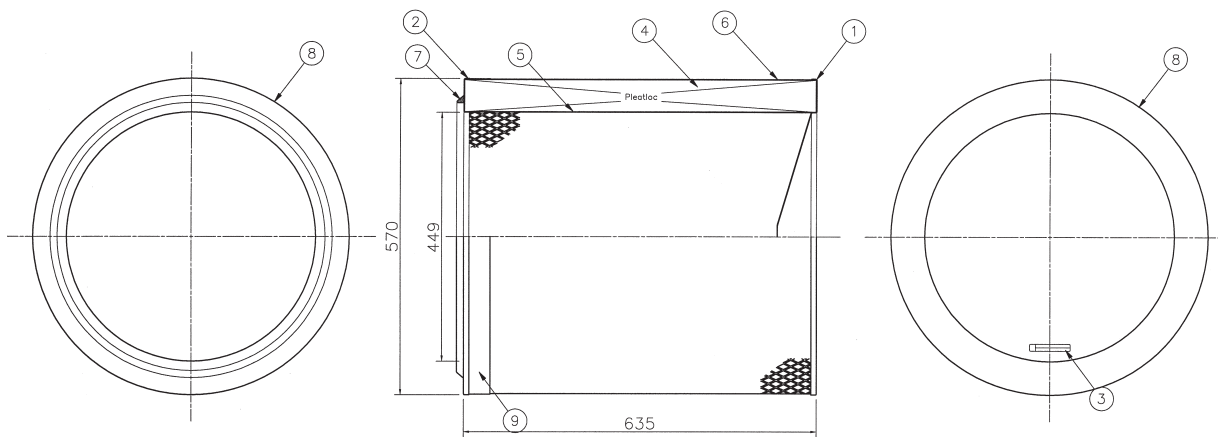

Dryflo Elements Cartridges

DMC-D

SPECIFICATIONS

Number	Description
1	Bottom end cap
2	Top end cap
3	Marking
4	Media pack
5	Inner liner
6	Outer liner
7	Gasket
8	Wrap
9	Velcron hook

Media
Synthetic / Glass-Fiber