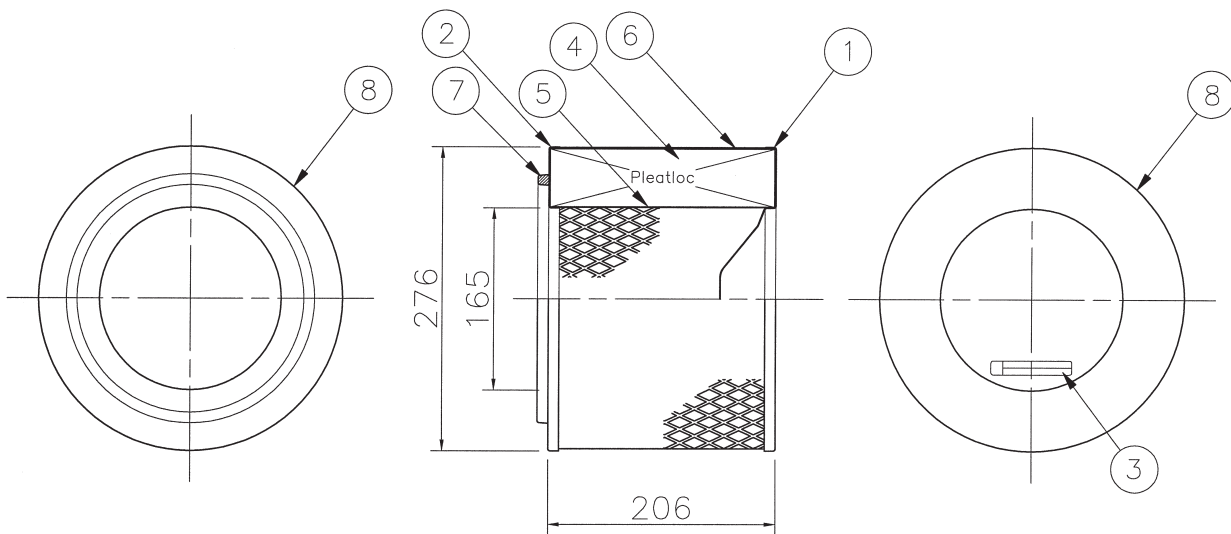

Dryflo Elements Cartridges

DMC-MMA

SPECIFICATIONS

Number	Description
1	Bottom end cap
2	Top end cap
3	Marking
4	Media pack
5	Inner liner
6	Outer Liner
7	Gasket

Media
Synthetic / Glass Fiber

Dryflo Elements Cartridges
