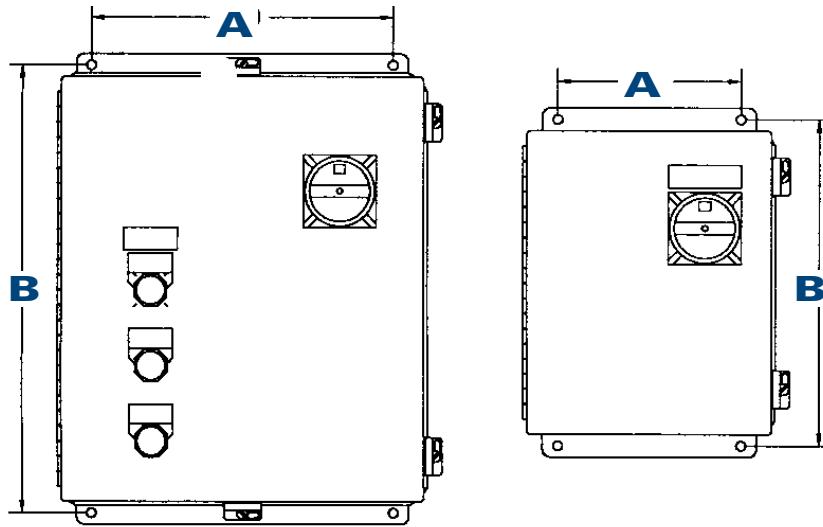

DIMENSIONS & SPECIFICATIONS

MAGNETIC MOTOR STARTER - DIMENSIONS

A		B	
in	mm	in	mm
10.0	254.0	14.8	375.9

MANUAL MOTOR STARTER - DIMENSIONS

A		B	
in	mm	in	mm
6.0	152.4	10.8	274.3

EQUIPMENT OPTIONS

MAGNETIC MOTOR STARTER