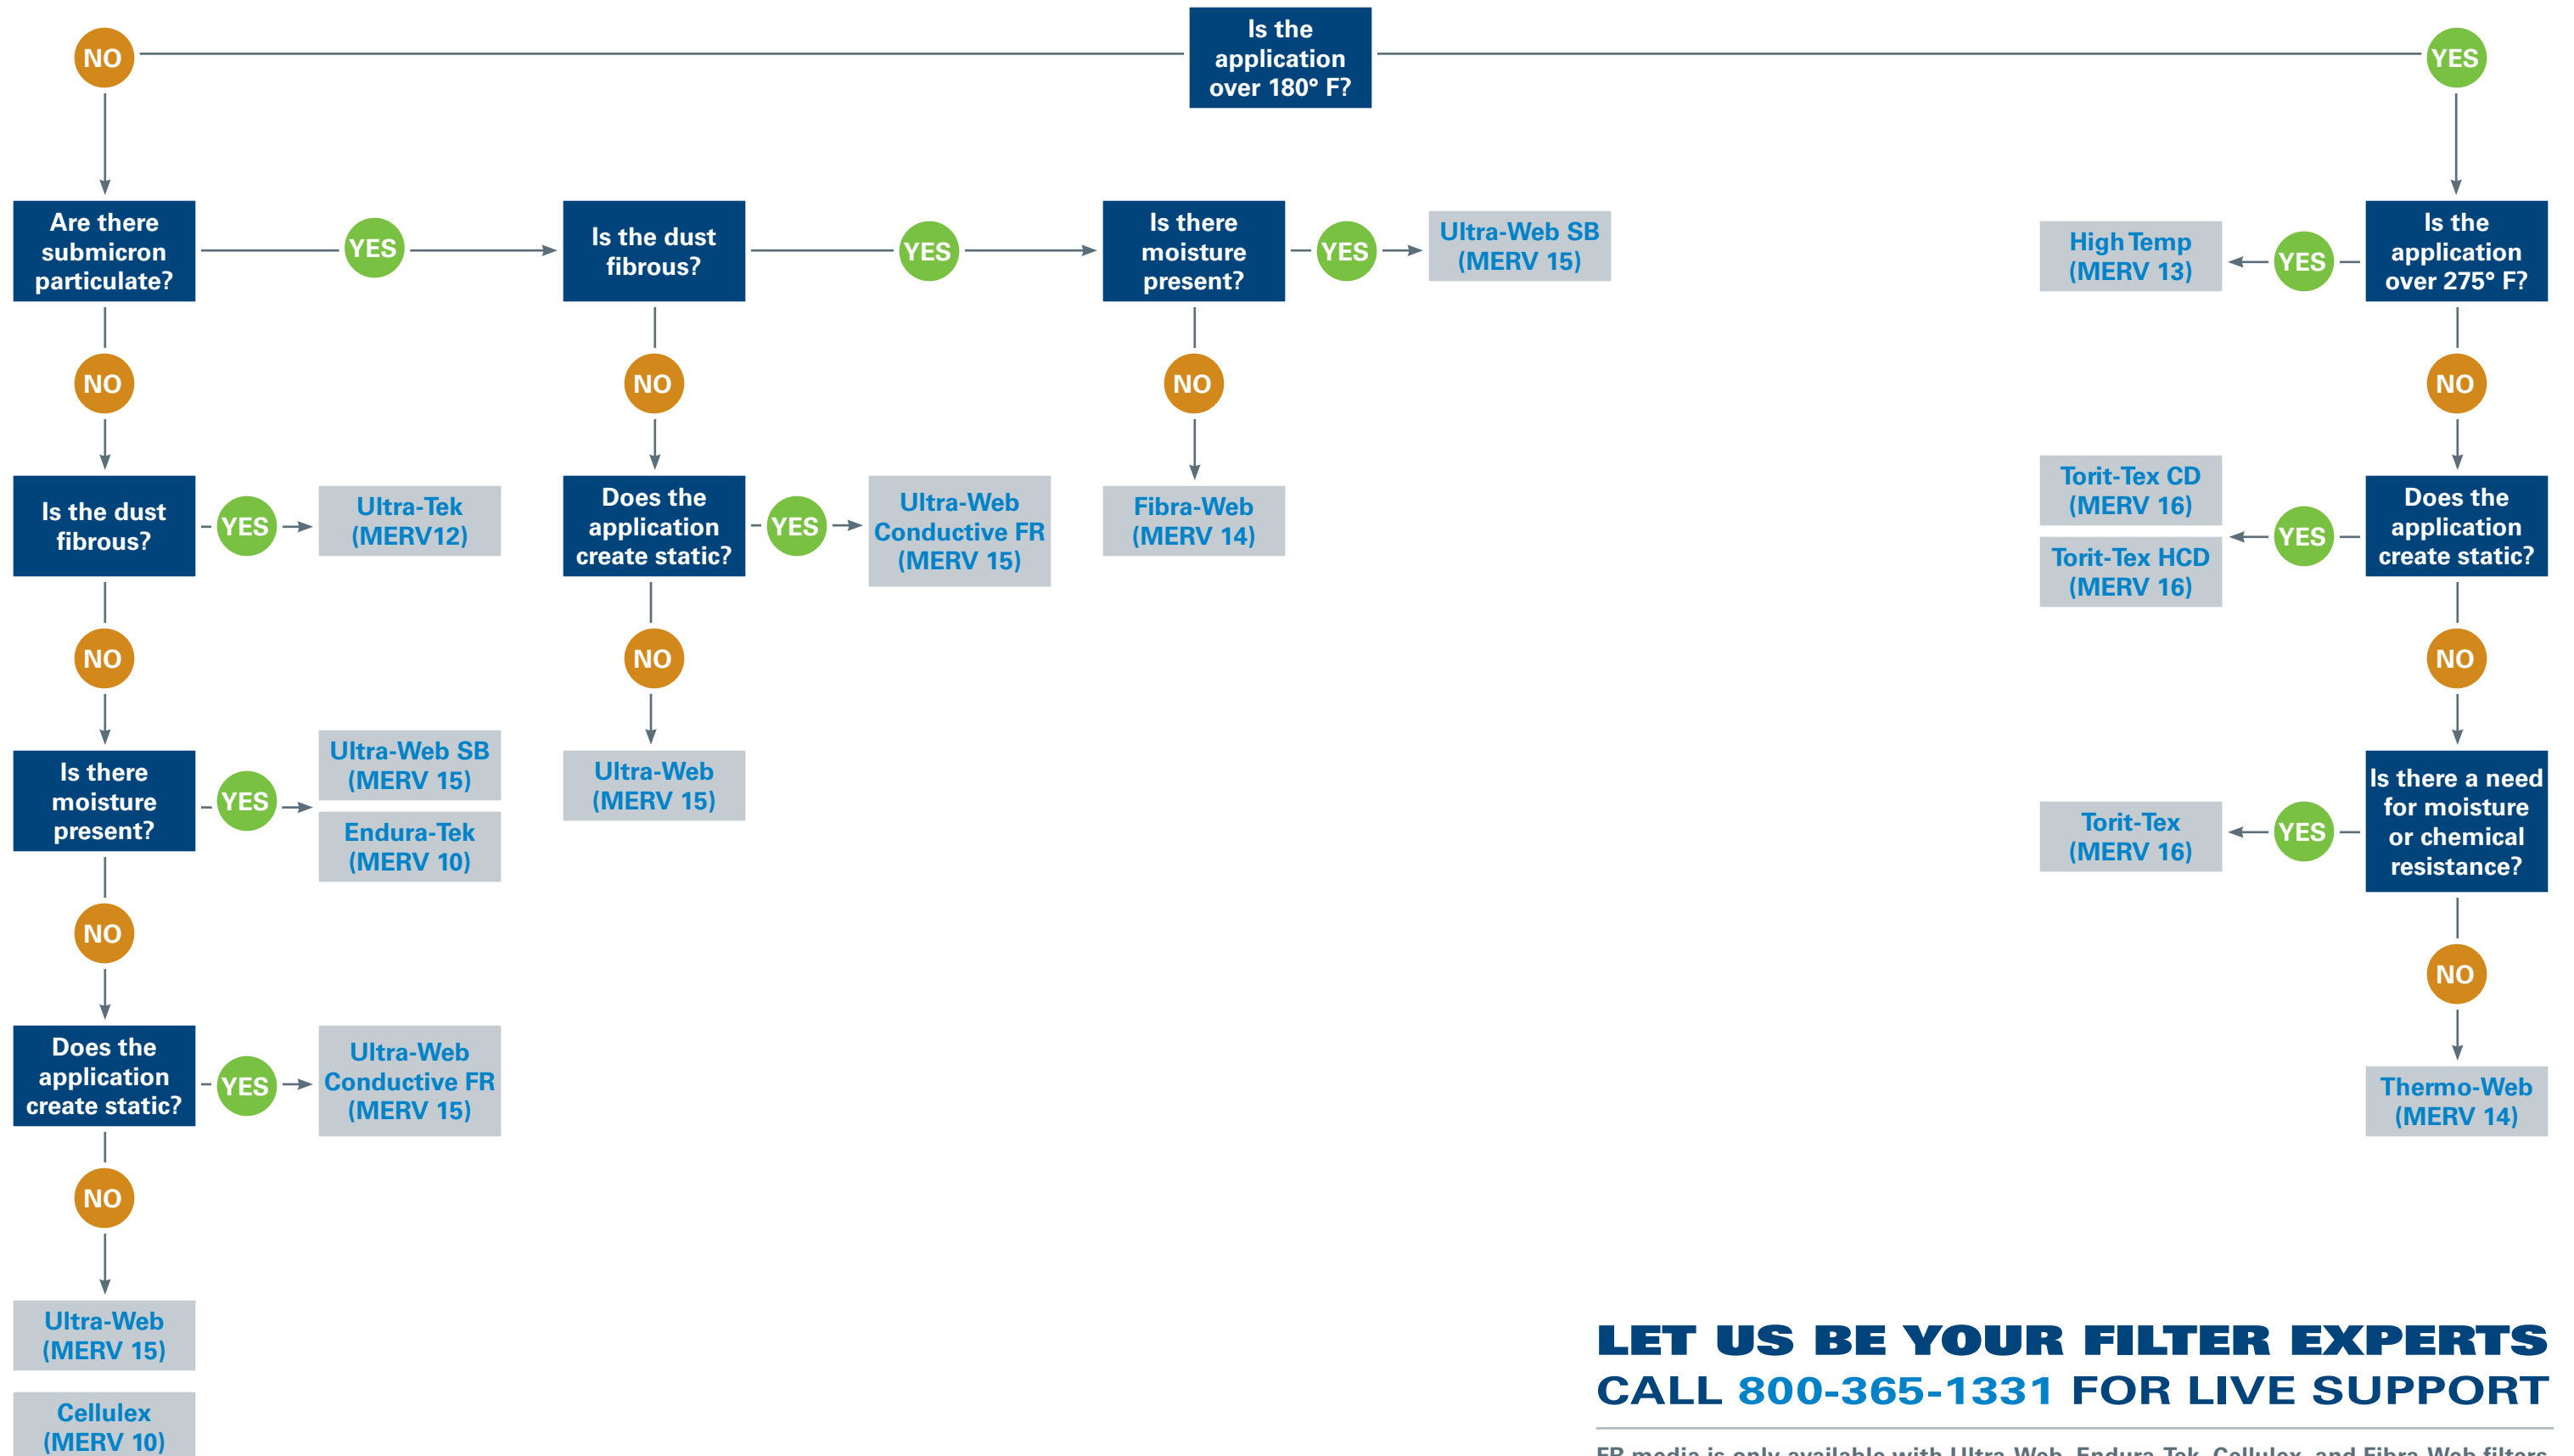

MEDIA SELECTION FOR CARTRIDGE FILTERS

**LET US BE YOUR FILTER EXPERTS
CALL 800-365-1331 FOR LIVE SUPPORT**

FR media is only available with Ultra-Web, Endura-Tek, Cellulex, and Fibra-Web filters.