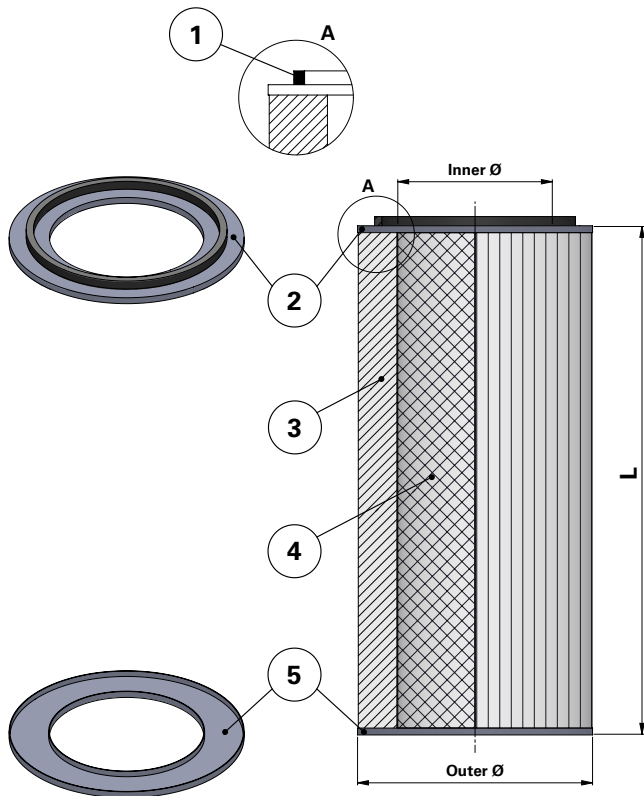

Donaldson
FILTRATION SOLUTIONS

DATA SHEET

Replacement Elements

Cartridges – AAF Series Optiflo 352 – 2 Open End Caps – 1 Gasket

AAF Series Optiflo 352 – 2 Open End Caps – 1 Gasket

Cartridge Filter with open top end cap and open bottom end cap

For AAF Optiflo and other brands of cartridge collectors

Without outer liner

Item	Description
1	Gasket
2	Top end cap
3	Media pack
4	Inner liner
5	Bottom end cap open

Dimensions [mm]

Outer Ø	352
Inner Ø	241
L	709