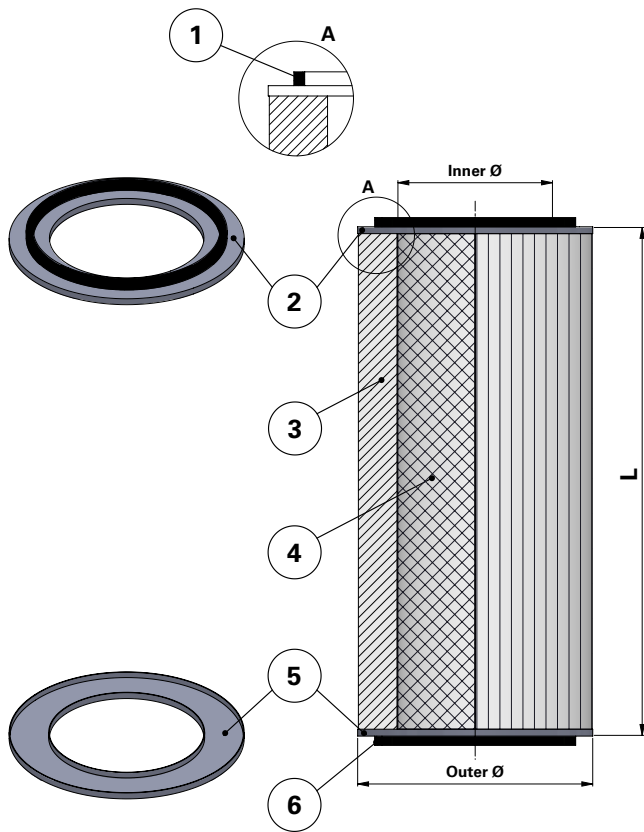

### Replacement Elements

Cartridges – AAF Series Optiflo 352 – 2 Open End Caps – 2 Gaskets

### AAF Series Optiflo 352 – 2 Open End Caps – 2 Gaskets

Cartridge Filter with open top end cap and open bottom end cap

For AAF Optiflo and other brands of cartridge collectors

Without outer liner

Item	Description
1	Gasket above top end cap
2	Top end cap
3	Media pack
4	Inner liner
5	Bottom end cap open
6	Gasket on bottom end cap

#### Dimensions [mm]

Outer Ø	352
Inner Ø	241
L	709

Order online

[shop.Donaldson.com](http://shop.Donaldson.com)

Contact us

[Donaldson.com](http://Donaldson.com)

Publication DOCAM0823201 • Rev. 00 • 0218

Donaldson reserves the right to change or discontinue any model or specification at any time and without notice. Freedom from patent restrictions must not be assumed.