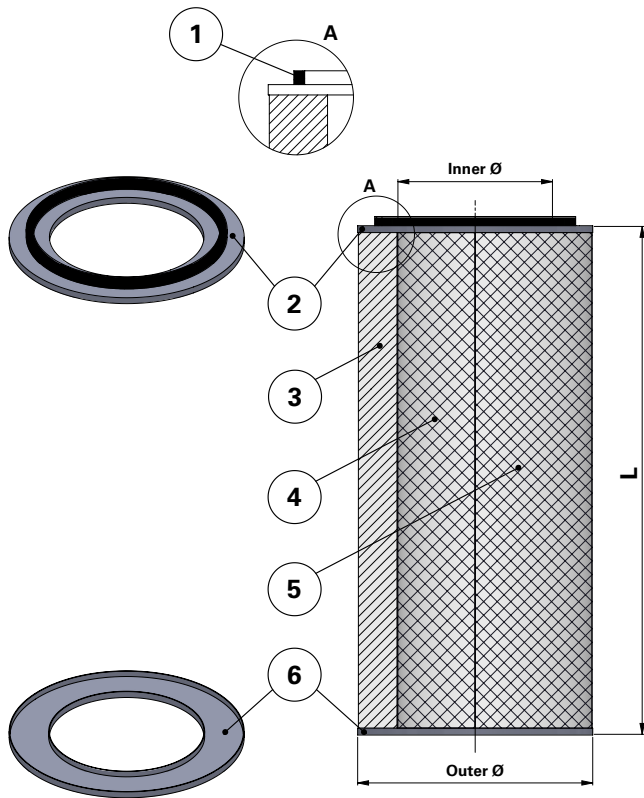

Donaldson
FILTRATION SOLUTIONS

DATA SHEET

Replacement Elements

Cartridges – AAF Series Optiflo 352 – 2 Open End Caps

AAF Series Optiflo 352 – 2 Open End Caps

Cartridge Filter with open top end cap and open bottom end cap

For AAF Optiflo and other brands of cartridge collectors

With outer liner

Item	Description
1	Gasket
2	Top end cap
3	Media pack
4	Inner liner
5	Outer liner
6	Bottom end cap open

Dimensions [mm]

Outer Ø	352
Inner Ø	241
L	708