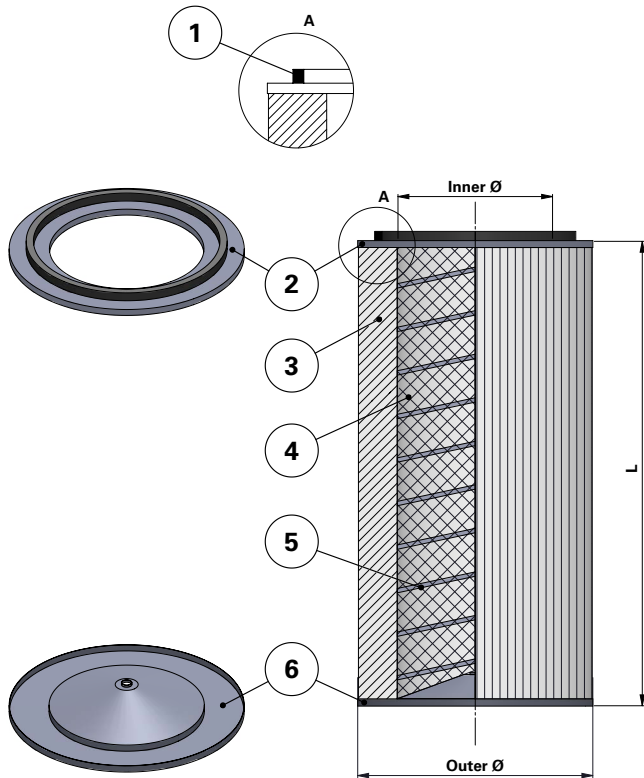

Donaldson
FILTRATION SOLUTIONS

DATA SHEET

Replacement Elements

Cartridges – AAT Style – Open Closed with Hole

AAT Style – Open Closed with Hole

AAT Style Cartridge Filter with open top end cap and closed bottom end cap with hole of 30 mm

For Ambient Air Tubesheets and other brands of cartridge collectors

Available with and without outer liner

Item	Description
1	Gasket
2	Top end cap
3	Media pack
4	Inner liner
5	Inner beading
6	Bottom end cap with Ø 30 mm hole

Dimensions [mm]

Outer Ø	324
Inner Ø	213
L	660

Order online

shop.Donaldson.com

Contact us

Donaldson.com

Publication DOCAM0837301 • Rev. 01 • 0920

Donaldson reserves the right to change or discontinue any model or specification at any time and without notice. Freedom from patent restrictions must not be assumed.