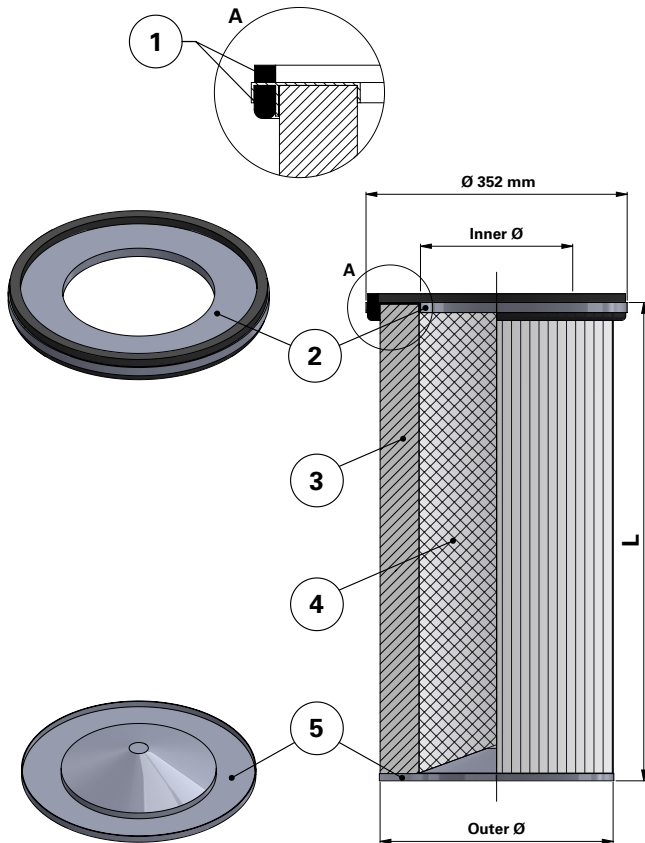

Donaldson
FILTRATION SOLUTIONS

DATA SHEET

Replacement Elements Cartridges – Nordic Style GT 324

Nordic Style GT 324

Cartridge Filter with open top end cap
and closed bottom end cap

For Series 324/Nordic and other brands
of cartridge collectors

Without outer liner

Item	Description
1	Gasket above and below top end cap
2	Top end cap
3	Media pack
4	Inner liner
5	Bottom end cap closed

Dimensions [mm]

Outer Ø	324
Inner Ø	215
L	660

Order online

shop.Donaldson.com