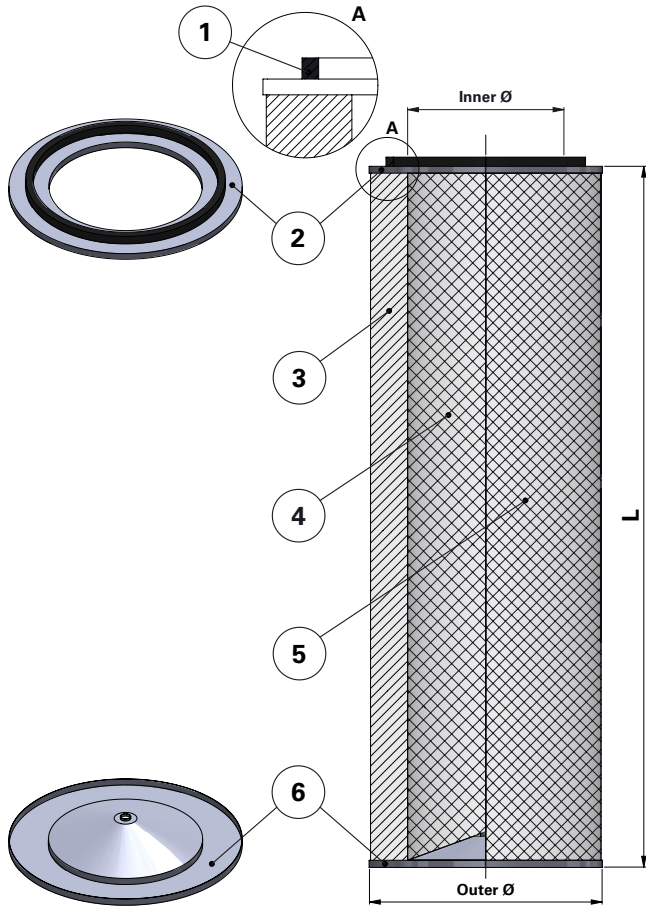

Donaldson
FILTRATION SOLUTIONS

DATA SHEET

Replacement Elements

Cartridges – Series 200 – Open Closed with Hole

Series 200 – Open Closed with Hole

Cartridge Filter with open top end cap and closed bottom end cap with hole of 13–13.5 mm

For different brands of cartridge collectors

With outer liner

Item	Description
1	Gasket
2	Top end cap
3	Media pack
4	Inner liner
5	Outer liner
6	Bottom end cap with Ø13–13.5 mm hole

Dimensions [mm]

Outer Ø	200
Inner Ø	90
L	660