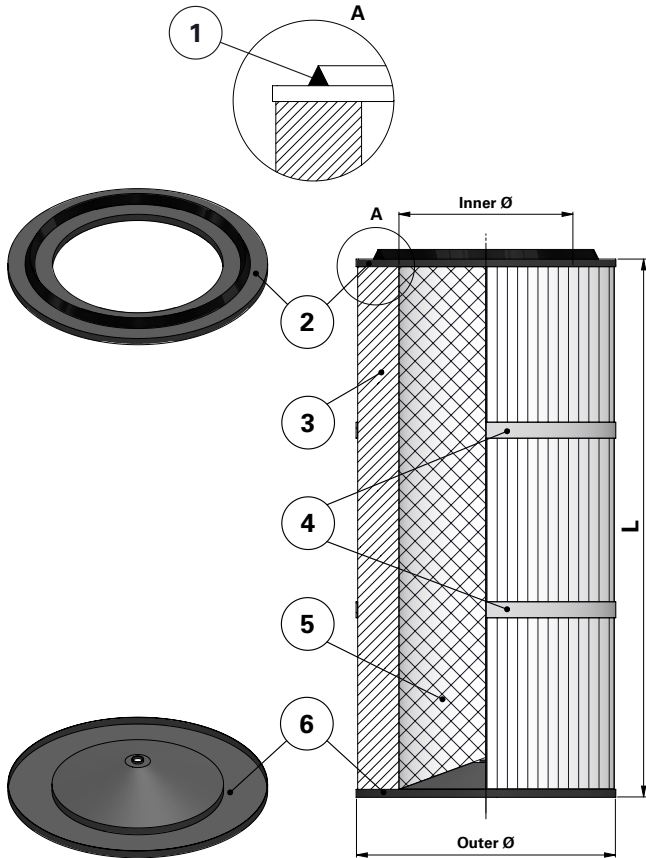

Donaldson
FILTRATION SOLUTIONS

DATA SHEET

Replacement Elements

Cartridges – Series 200 – Open Closed with Hole

Series 200 – Open Closed with Hole

Cartridge Filter with open top end cap and closed bottom end cap with hole of 13–13.5 mm

For different brands of cartridge collectors

Without outer liner

Dimensions [mm]	
Outer Ø	200
Inner Ø	90
L	415

Order online

shop.Donaldson.com

Contact us

Donaldson.com

Publication DOCAM0822201 • Rev. 00 • 0218

Donaldson reserves the right to change or discontinue any model or specification at any time and without notice. Freedom from patent restrictions must not be assumed.