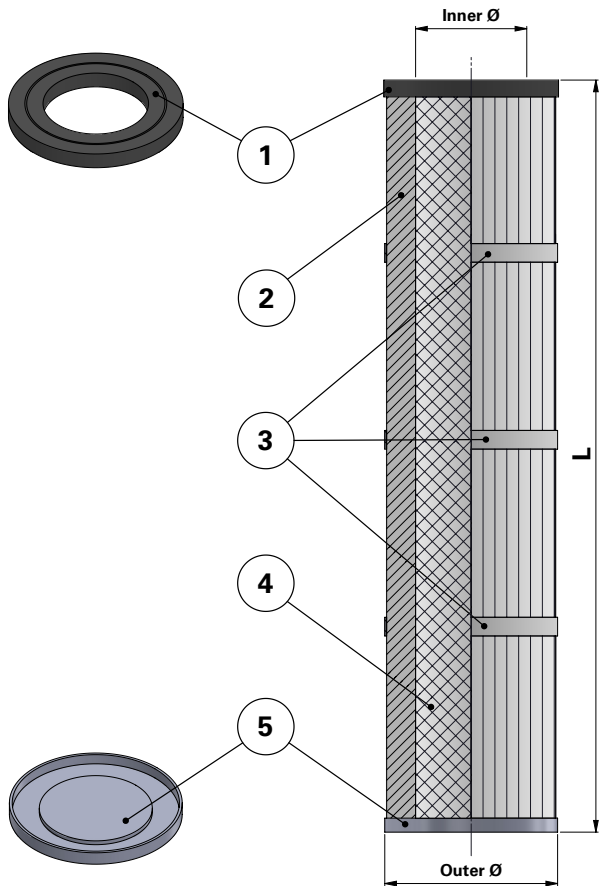

Series 215 – Open Closed

Cartridge Filter with open top end cap and closed bottom end cap

Special feature: Dirty Air Plenum installation for different brands of cartridge collectors

Without outer liner

Item	Description
1	Top end cap
2	Media pack
3	Straps
4	Inner liner
5	Bottom end cap closed

Dimensions [mm]

Outer Ø	215
Inner Ø	142
L	1000

Order online

shop.Donaldson.com

Contact us

Donaldson.com

Publication DOCAM0826601 • Rev. 00 • 0218