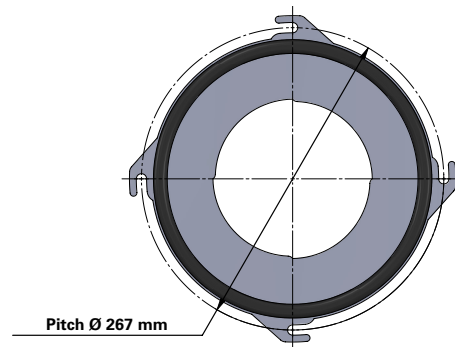

Donaldson
FILTRATION SOLUTIONS

DATA SHEET

Replacement Elements

Cartridges – Series 218 Quick Fix 4 Hook

Series 218 Quick Fix 4 Hook

Cartridge Filter with open top end cap with 4 hooks, 267 mm pitch diameter and closed bottom end cap

Special feature: Dirty Air Plenum and Clean Air Plenum installation for Series 218 and other brands of cartridge collectors

Without outer liner

Top end cap quick fix

Item	Description
1	Gasket above and below top end cap
2	Top end cap quick fix
3	Media pack
4	Straps
5	Inner liner
6	Bottom end cap closed

Dimensions [mm]

Outer Ø	218
Inner Ø	144
L	600 1000 1200
Pitch Ø	267

Order online

shop.Donaldson.com

Contact us

Donaldson.com

Publication DOCAM0820601 • Rev. 00 • 0218

Donaldson reserves the right to change or discontinue any model or specification at any time and without notice. Freedom from patent restrictions must not be assumed.