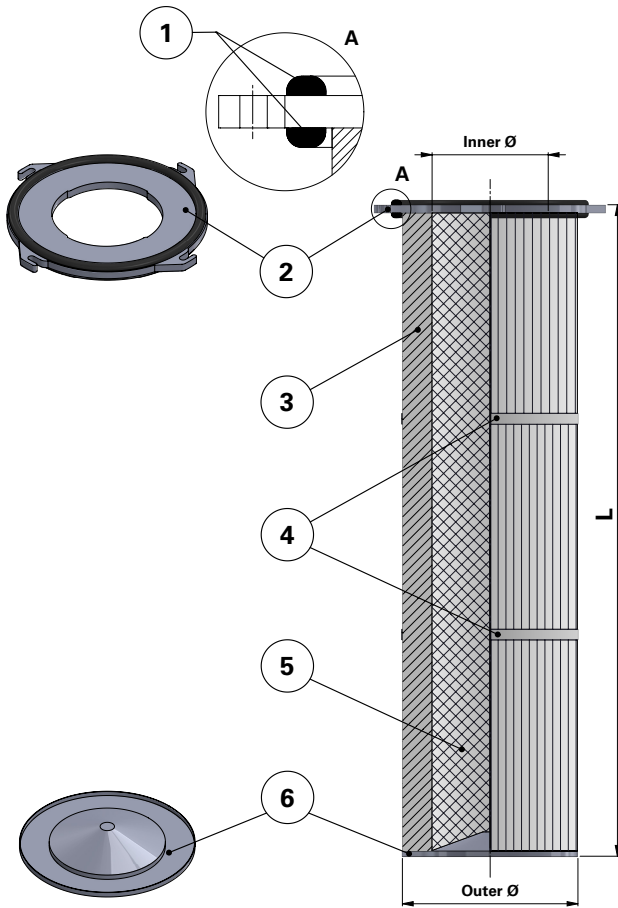

Donaldson
FILTRATION SOLUTIONS

DATA SHEET

Replacement Elements

Cartridges – Series 218 Quick Fix 4 Hook

Series 218 Quick Fix 4 Hook

Cartridge Filter with open top end cap with 4 hooks, 267 mm pitch diameter and closed bottom end cap

Special feature: Dirty Air Plenum and Clean Air Plenum installation for Series 218 and other brands of cartridge collectors

Without outer liner

Top end cap quick fix

Item	Description
1	Gasket above and below top end cap
2	Top end cap quick fix
3	Media pack
4	Straps
5	Inner liner
6	Bottom end cap closed

Dimensions [mm]

Outer Ø	218
Inner Ø	144
L	600 1000 1200
Pitch Ø	267

Order online

shop.Donaldson.com

Contact us

Donaldson.com

Publication DOCAM0820601 • Rev. 00 • 0218

Donaldson reserves the right to change or discontinue any model or specification at any time and without notice. Freedom from patent restrictions must not be assumed.