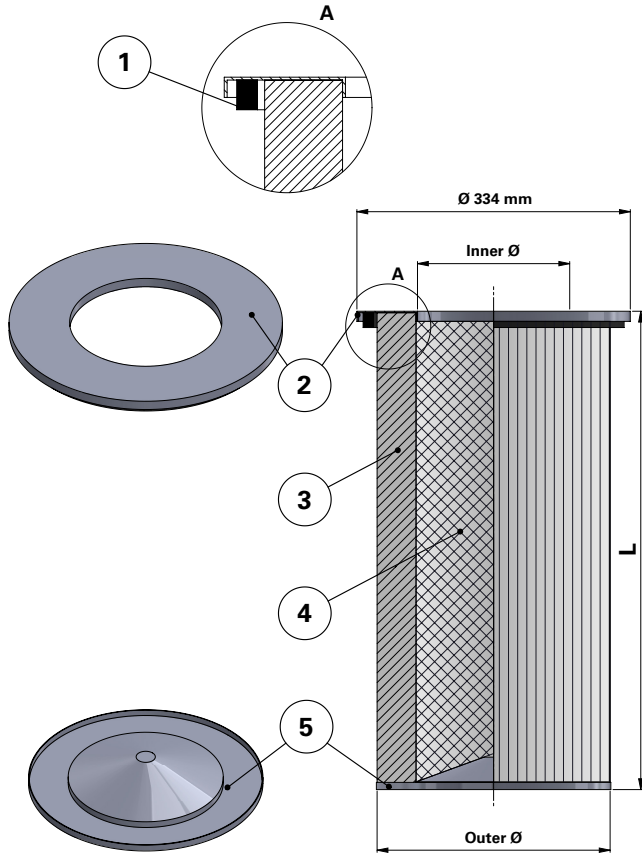

Donaldson
FILTRATION SOLUTIONS

DATA SHEET

Replacement Elements Cartridges – Series 300 – Open Closed

Series 300 – Open Closed

Cartridge Filter with open top end cap and closed bottom end cap

Special feature: Clean Air Plenum installation for different brands of cartridge collectors

Without outer liner

Item	Description
1	Gasket
2	Top end cap
3	Media pack
4	Inner liner
5	Bottom end cap closed

Dimensions [mm]

Outer Ø	300
Inner Ø	193
L	600

Order online

shop.Donaldson.com

Contact us

Donaldson.com