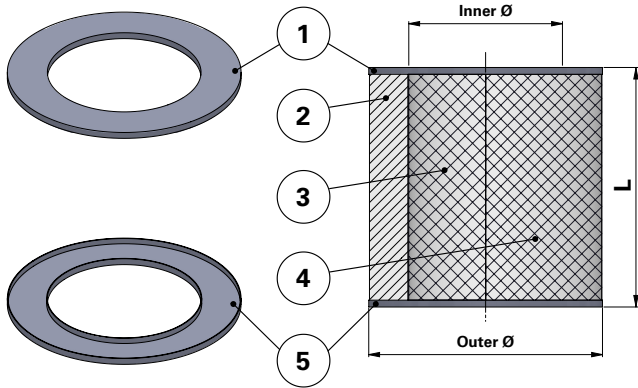

DATA SHEET

Replacement Elements

Cartridges – Series 324 – 2 Open End Caps – No Gaskets

Series 324 – 2 Open End Caps – No Gaskets

Cartridge Filter with open top end cap and open bottom end cap

For Series 324 and other brands of cartridge collectors

With outer liner

Item	Description
1	Top end cap
2	Media pack
3	Inner liner
4	Outer liner
5	Bottom end cap open

Dimensions [mm]

Outer Ø	324
Inner Ø	213
L	330

Order online

shop.Donaldson.com

Contact us

Donaldson.com