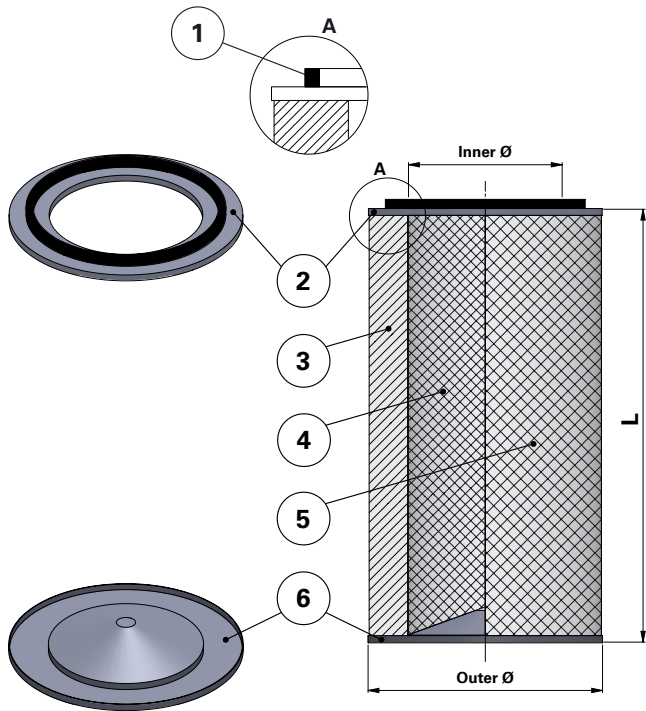

DATA SHEET

Replacement Elements Cartridges – Series 324 – Open Closed

Series 324 – Open Closed

Cartridge Filter with open top end cap and closed bottom end cap

For different brands of cartridge collectors

With outer liner

Item	Description
1	Gasket
2	Top end cap
3	Media pack
4	Inner liner
5	Outer liner
6	Bottom end cap closed

Dimensions [mm]

Outer Ø	324
Inner Ø	213
L	600
	660

Order online

shop.Donaldson.com

Contact us