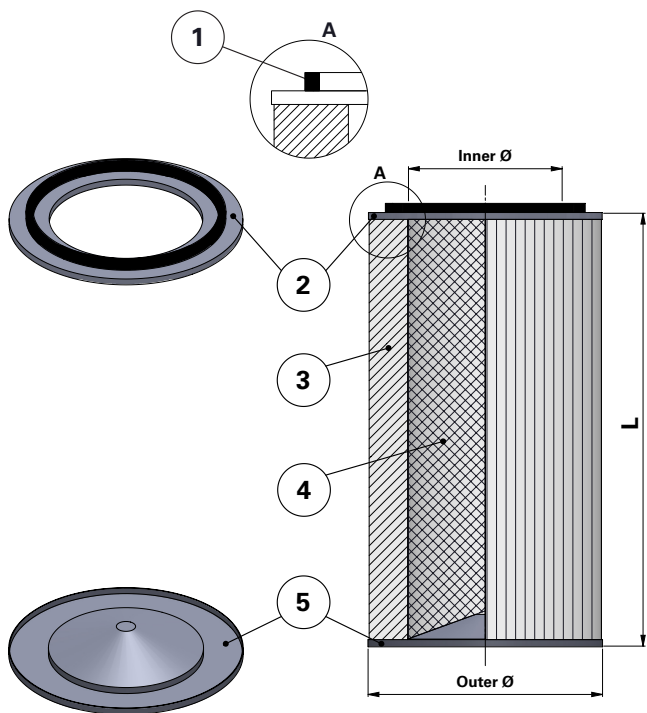

Series 324 – Open Closed

Cartridge Filter with open top end cap and closed bottom end cap

For different brands of cartridge collectors
Without outer liner

Item	Description
1	Gasket
2	Top end cap
3	Media pack
4	Inner liner
5	Bottom end cap closed

Dimensions [mm]

Outer Ø	324
Inner Ø	213
L	600

[Order online](https://shop.Donaldson.com)
shop.Donaldson.com

Contact us
Donaldson.com

Publication DOCAM0823901 • Rev. 00 • 0218