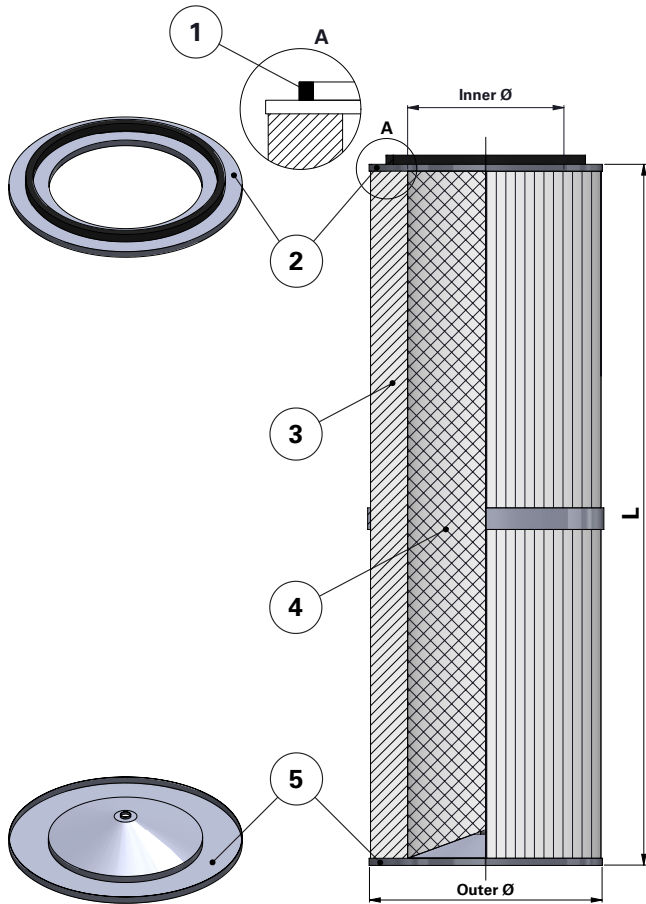

DATA SHEET

Replacement Elements

Cartridges – Series 324 – Open Closed with Hole – Glued

Series 324 – Open Closed with Hole – Glued

Cartridge Filter with open top end cap and closed bottom end cap with hole of 13–13.5 mm

For Series 324 and other brands of cartridge collectors

Without outer liner

Item	Description
1	Gasket
2	Top end cap
3	Media pack
4	Inner liner
5	Bottom end cap with Ø13–13.5 mm hole

Dimensions [mm]

Outer Ø	324
Inner Ø	213
L	1200 1320