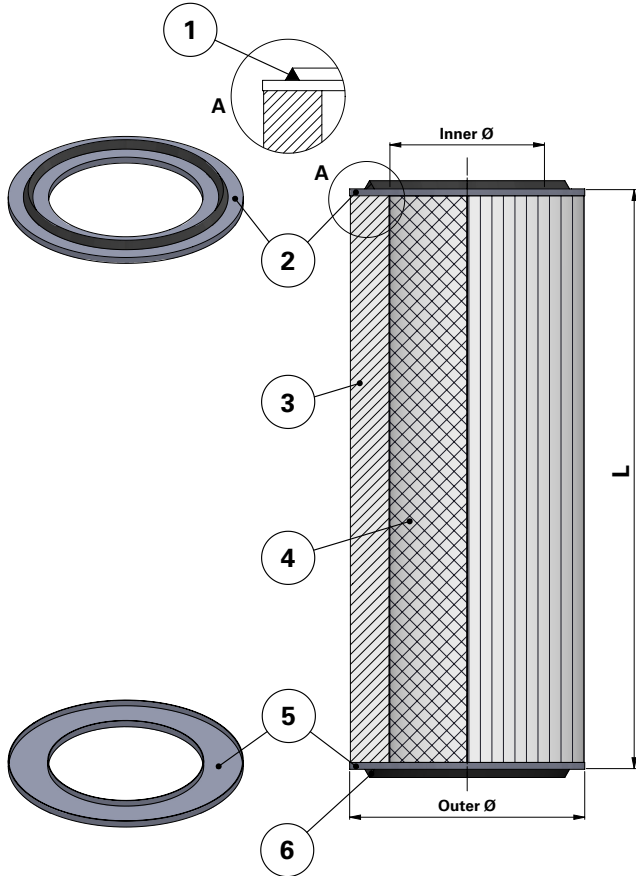

Donaldson
FILTRATION SOLUTIONS

DATA SHEET

Replacement Elements

Cartridges – Series 325 – 2 Open End Caps – 2 Gaskets

Series 325 – 2 Open End Caps – 2 Gaskets

Cartridge Filter with open top end cap and open bottom end cap

For different brands of cartridge collectors

Without outer liner

Item	Description
1	Gasket above top end cap
2	Top end cap
3	Media pack
4	Inner liner
5	Bottom end cap open
6	Gasket on bottom end cap

Dimensions [mm]

Outer Ø	325
Inner Ø	216
L	628

Order online

shop.Donaldson.com

Contact us

Donaldson.com

Publication DOCAM0822701 • Rev. 00 • 0218

Donaldson reserves the right to change or discontinue any model or specification at any time and without notice. Freedom from patent restrictions must not be assumed.