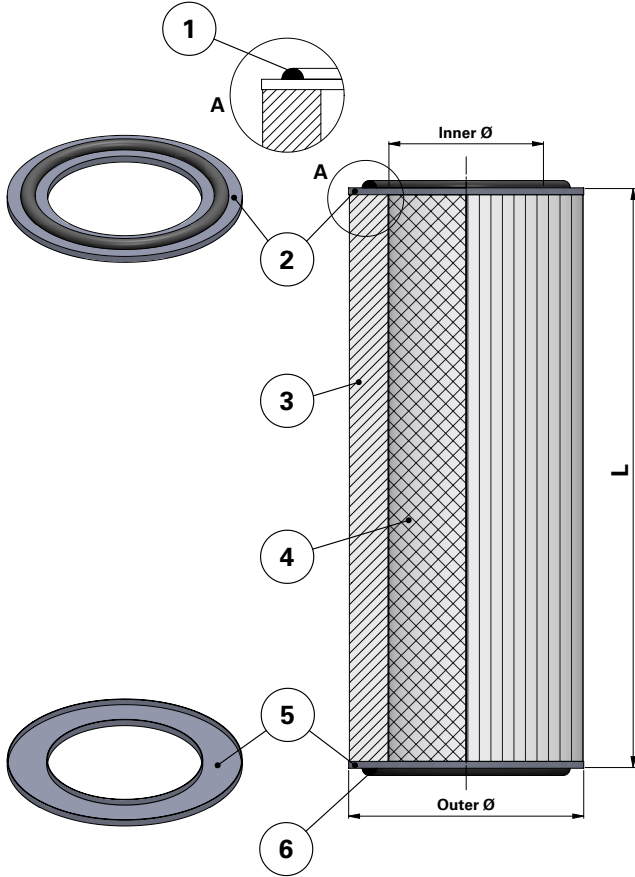

Donaldson
FILTRATION SOLUTIONS

DATA SHEET

Replacement Elements

Cartridges – Series 325 – 2 Open End Caps – 2 Gaskets

Series 325 – 2 Open End Caps – 2 Gaskets

Cartridge Filter with open top end cap and open bottom end cap

For different brands of cartridge collectors

Without outer liner

Item	Description
1	Gasket above top end cap
2	Top end cap
3	Media pack
4	Inner liner
5	Bottom end cap open
6	Gasket on bottom end cap

Dimensions [mm]

Outer Ø	325
Inner Ø	215
L	600

Order online

shop.Donaldson.com

Contact us

Donaldson.com

Publication DOCAM0822801 • Rev. 00 • 0218

Donaldson reserves the right to change or discontinue any model or specification at any time and without notice. Freedom from patent restrictions must not be assumed.