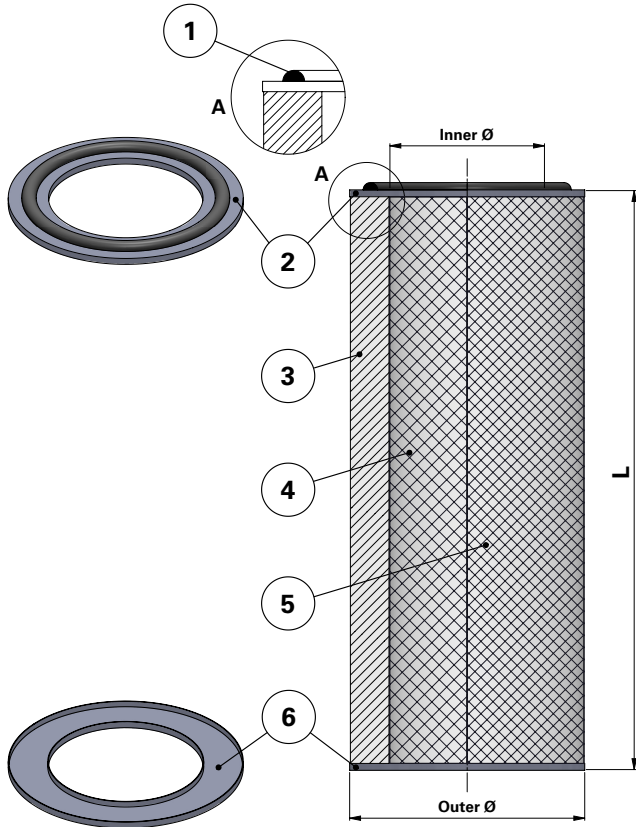

DATA SHEET

Replacement Elements Cartridges – Series 325 – 2 Open End Caps

Series 325 – 2 Open End Caps

Cartridge Filter with open top end cap and open bottom end cap

For different brands of cartridge collectors

With outer liner

Item	Description
1	Gasket
2	Top end cap
3	Media pack
4	Inner liner
5	Outer liner
6	Bottom end cap open

Dimensions [mm]

Outer Ø	325
Inner Ø	215
L	985

Order online

shop.Donaldson.com

Contact us