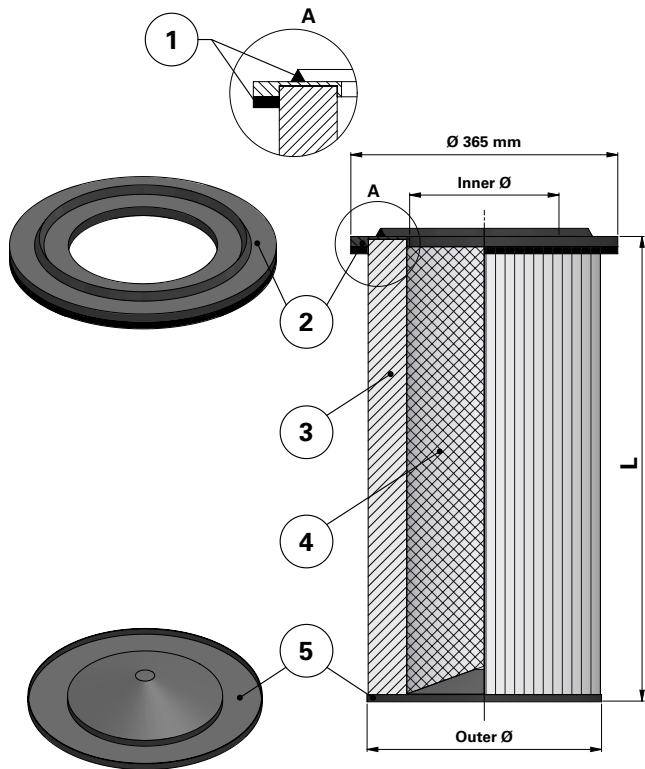

Donaldson
FILTRATION SOLUTIONS

DATA SHEET

Replacement Elements

Cartridges – Series 325 – Open Closed – Special Top End Cap

Series 325 – Open Closed – Special Top End Cap

Cartridge Filter with open top end cap and closed bottom end cap

Special feature: Special top end cap for different brands of cartridge collectors

Without outer liner

Item	Description
1	Gasket above and below top end cap
2	Top end cap
3	Media pack
4	Inner liner
5	Bottom end cap closed

Dimensions [mm]

Outer Ø	325
Inner Ø	216
L	615

Order online

shop.Donaldson.com

Contact us

Donaldson.com

Publication DOCAM0824101 • Rev. 00 • 0218

Donaldson reserves the right to change or discontinue any model or specification at any time and without notice. Freedom from patent restrictions must not be assumed.