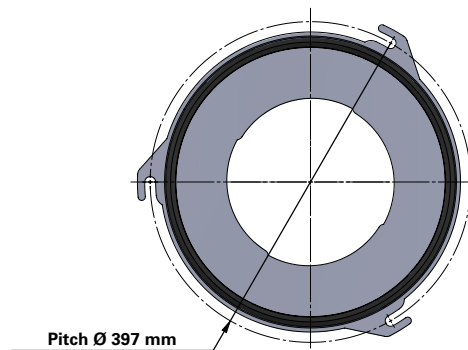

Top end cap quick fix

Item	Description
1	Gasket above and below top end cap
2	Top end cap quick fix
3	Media pack
4	Inner liner
5	Outer liner
6	Bottom end cap closed

Dimensions [mm]

Outer Ø	325
Inner Ø	213
L	600
	660
	1000
	1200
	1500
Pitch Ø	397

Order online

shop.Donaldson.com

Contact us

Donaldson.com

Publication DOCAM0819001 • Rev. 00 • 0218

Donaldson reserves the right to change or discontinue any model or specification at any time and without notice. Freedom from patent restrictions must not be assumed.