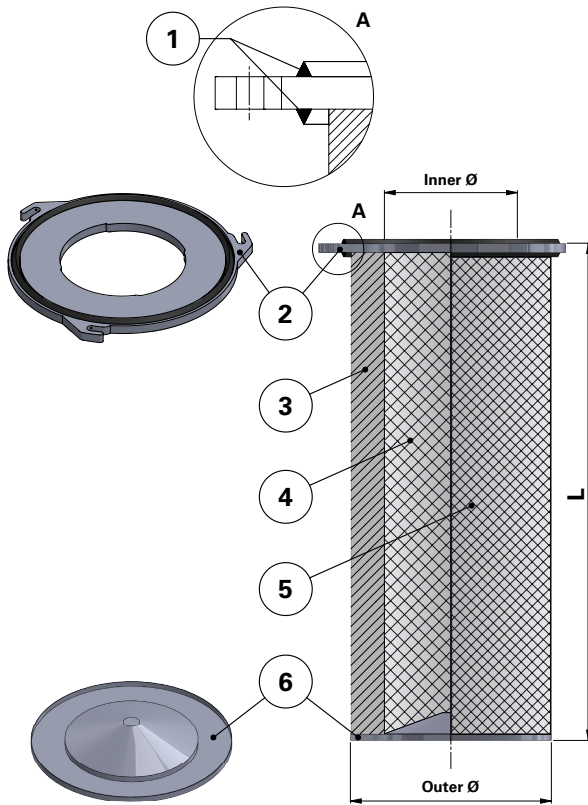

### Replacement Elements

Cartridges – Series 325 Quick Fix 3 Hook

### Series 325 Quick Fix 3 Hook

Cartridge Filter with open top end cap with 3 hooks, 397 mm pitch diameter and closed bottom end cap

Special feature: Dirty Air Plenum and Clean Air Plenum installation for Series 325 and other brands of cartridge collectors

### Top end cap quick fix

| Item | Description                        |
|------|------------------------------------|
| 1    | Gasket above and below top end cap |
| 2    | Top end cap quick fix              |
| 3    | Media pack                         |
| 4    | Inner liner                        |
| 5    | Outer liner                        |
| 6    | Bottom end cap closed              |

### Dimensions [mm]

|         |      |
|---------|------|
| Outer Ø | 325  |
| Inner Ø | 213  |
| L       | 600  |
|         | 660  |
|         | 1000 |
|         | 1200 |
|         | 1500 |
| Pitch Ø | 397  |