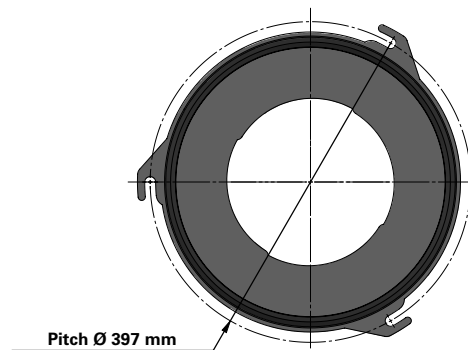

Top end cap quick fix

Item	Description
1	Gasket above top end cap
2	Flat gasket below top end cap
3	Top end cap quick fix
4	Media pack
5	Straps
6	Inner liner
7	Bottom end cap closed

Dimensions [mm]

Outer Ø	325
Inner Ø	213
L	1018
	1218
	1418
1518	
Pitch Ø	397

Order online

shop.Donaldson.com

Contact us

Donaldson.com

Publication DOCAM0819201 • Rev. 00 • 0218

Donaldson reserves the right to change or discontinue any model or specification at any time and without notice. Freedom from patent restrictions must not be assumed.