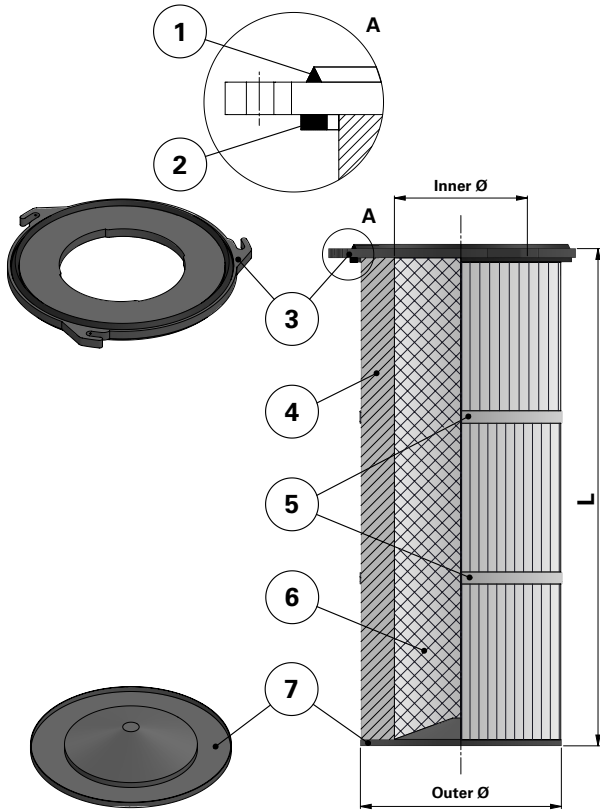

### Replacement Elements

Cartridges – Series 325 Quick Fix 3 Hook

### Series 325 Quick Fix 3 Hook

Cartridge Filter with open top end cap with 3 hooks, 397 mm pitch diameter and closed bottom end cap

Special feature: Dirty Air Plenum and Clean Air Plenum installation for Series 325 and other brands of cartridge collectors

### Top end cap quick fix

Item	Description
1	Gasket above top end cap
2	Flat gasket below top end cap
3	Top end cap quick fix
4	Media pack
5	Straps
6	Inner liner
7	Bottom end cap closed

### Dimensions [mm]

Outer Ø	325
Inner Ø	213
L	1018
	1218
	1418
1518	
Pitch Ø	397

Order online

shop.Donaldson.com

Contact us

Donaldson.com

Publication DOCAM0819201 • Rev. 00 • 0218

Donaldson reserves the right to change or discontinue any model or specification at any time and without notice. Freedom from patent restrictions must not be assumed.