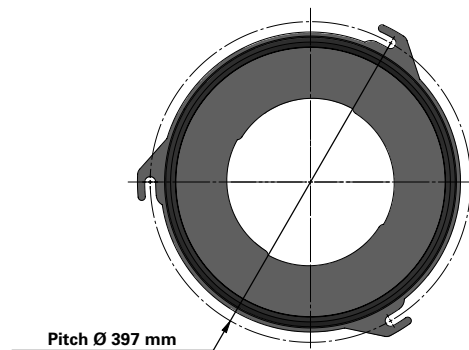

Top end cap quick fix

Item	Description
1	Gasket above top end cap
2	Top end cap quick fix
3	Media pack
4	Straps
5	Inner liner
6	Bottom end cap closed

Dimensions [mm]

Outer Ø	325
Inner Ø	213
L	1018
	1218
	1418
Pitch Ø	397

Order online

shop.Donaldson.com

Contact us

Donaldson.com

Publication DOCAM0819301 • Rev. 00 • 0218

Donaldson reserves the right to change or discontinue any model or specification at any time and without notice. Freedom from patent restrictions must not be assumed.