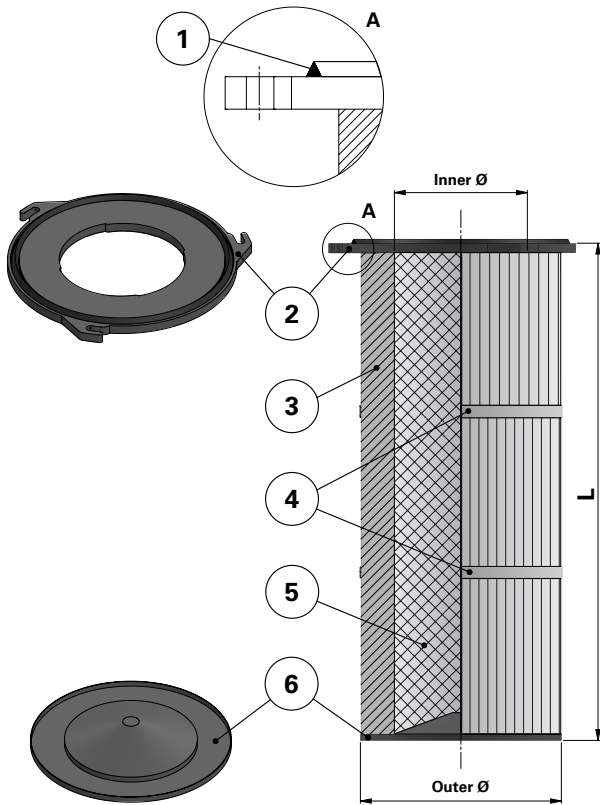

### Replacement Elements

Cartridges – Series 325 Quick Fix 3 Hook

### Series 325 Quick Fix 3 Hook

Cartridge Filter with open top end cap with 3 hooks, 397 mm pitch diameter and closed bottom end cap

Special feature: Dirty Air Plenum installation for Series 325 and other brands of cartridge collectors

### Top end cap quick fix

Item	Description
1	Gasket above top end cap
2	Top end cap quick fix
3	Media pack
4	Straps
5	Inner liner
6	Bottom end cap closed

### Dimensions [mm]

Outer Ø	325
Inner Ø	213
L	1018
	1218
	1418
Pitch Ø	397

Order online

shop.Donaldson.com

Contact us

Donaldson.com

Publication DOCAM0819301 • Rev. 00 • 0218

Donaldson reserves the right to change or discontinue any model or specification at any time and without notice. Freedom from patent restrictions must not be assumed.