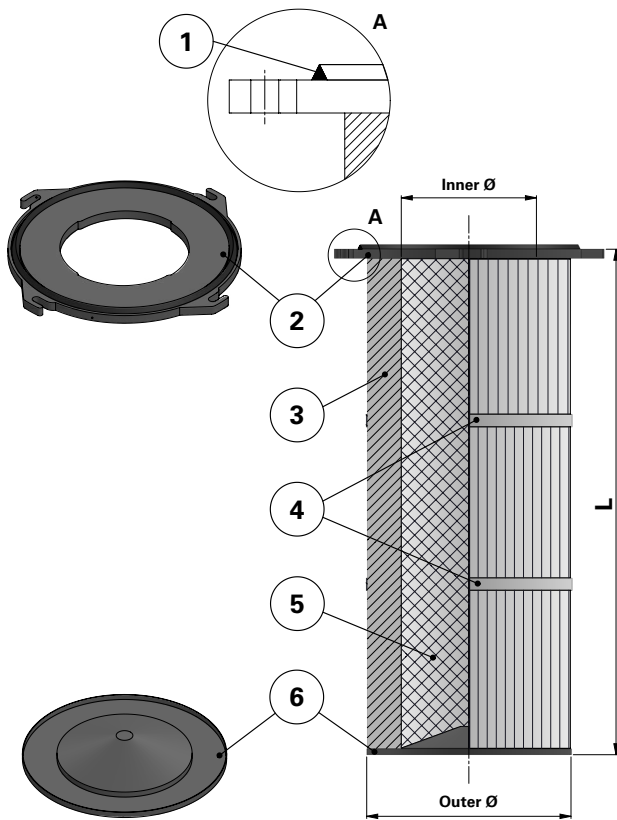

Donaldson
FILTRATION SOLUTIONS

DATA SHEET

Replacement Elements

Cartridges – Series 325 Quick Fix 4 Hook

Series 325 Quick Fix 4 Hook

Cartridge Filter with open top end cap with 4 hooks, 366 mm pitch diameter and closed bottom end cap

Special features: Dirty Air Plenum

For Coral and other brands of cartridge collectors

Without outer liner

Top end cap quick fix

Item	Description
1	Gasket above top end cap
2	Top end cap quick fix
3	Media pack
4	Straps
5	Inner liner
6	Bottom end cap closed

Dimensions [mm]

Outer Ø	325
Inner Ø	215
L	745
Pitch Ø	366

Order online

shop.Donaldson.com

Contact us

Donaldson.com

Publication DOCAM0832901 • Rev. 00 • 0918

Donaldson reserves the right to change or discontinue any model or specification at any time and without notice. Freedom from patent restrictions must not be assumed.