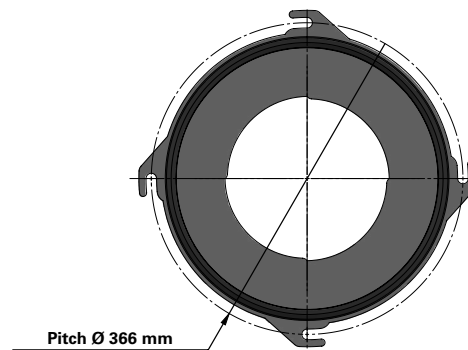

Donaldson
FILTRATION SOLUTIONS

DATA SHEET

Replacement Elements

Cartridges – Series 325 Quick Fix 4 Hook

Series 325 Quick Fix 4 Hook

Cartridge Filter with open top end cap with 4 hooks, 366 mm pitch diameter and closed bottom end cap

Special features: Dirty Air Plenum

For Coral and other brands of cartridge collectors

Without outer liner

Top end cap quick fix

Item	Description
1	Gasket above top end cap
2	Top end cap quick fix
3	Media pack
4	Straps
5	Inner liner
6	Bottom end cap closed

Dimensions [mm]

Outer Ø	325
Inner Ø	215
L	745
Pitch Ø	366

Order online

shop.Donaldson.com

Contact us

Donaldson.com

Publication DOCAM0832901 • Rev. 00 • 0918

Donaldson reserves the right to change or discontinue any model or specification at any time and without notice. Freedom from patent restrictions must not be assumed.