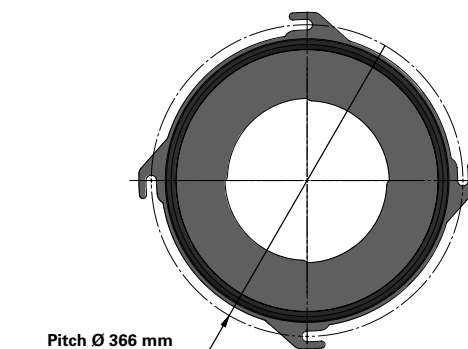

Top end cap quick fix

Item	Description
1	Gasket above top end cap
2	Top end cap quick fix
3	Media pack
4	Straps
5	Inner liner
6	Bottom end cap closed

Dimensions [mm]

Outer Ø	325
Inner Ø	214
L	1000
Pitch Ø	366

Order online

shop.Donaldson.com

Contact us

Donaldson.com

Publication DOCAM0820701 • Rev. 00 • 0218

Donaldson reserves the right to change or discontinue any model or specification at any time and without notice. Freedom from patent restrictions must not be assumed.