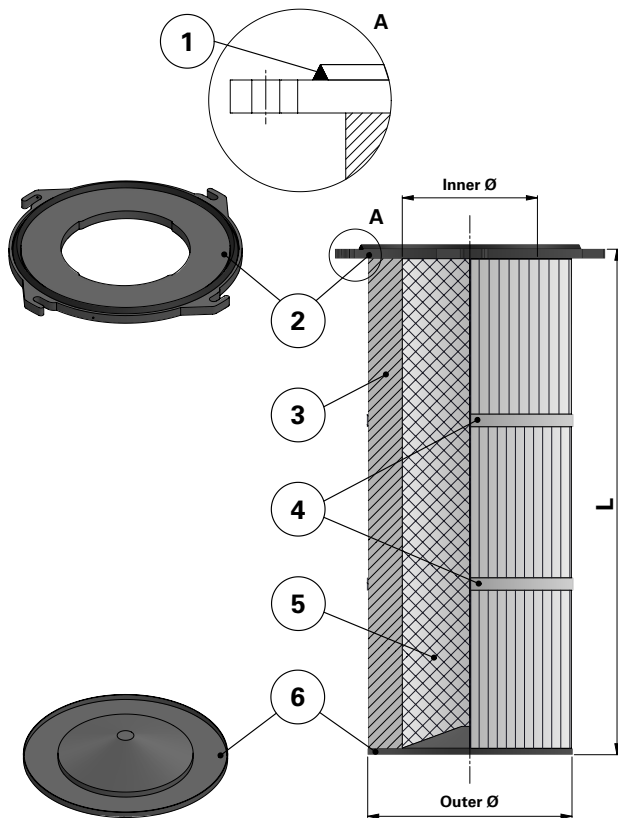

### Replacement Elements

Cartridges – Series 325 Quick Fix 4 Hook

### Series 325 Quick Fix 4 Hook

Cartridge Filter with open top end cap with 4 hooks, 366 mm pitch diameter and closed bottom end cap

Special feature: Dirty Air Plenum installation for different brands of cartridge collectors

### Top end cap quick fix

Item	Description
1	Gasket above top end cap
2	Top end cap quick fix
3	Media pack
4	Straps
5	Inner liner
6	Bottom end cap closed

### Dimensions [mm]

Outer Ø	325
Inner Ø	214
L	1000
Pitch Ø	366

Order online

shop.Donaldson.com

Contact us

Donaldson.com

Publication DOCAM0820701 • Rev. 00 • 0218

Donaldson reserves the right to change or discontinue any model or specification at any time and without notice. Freedom from patent restrictions must not be assumed.