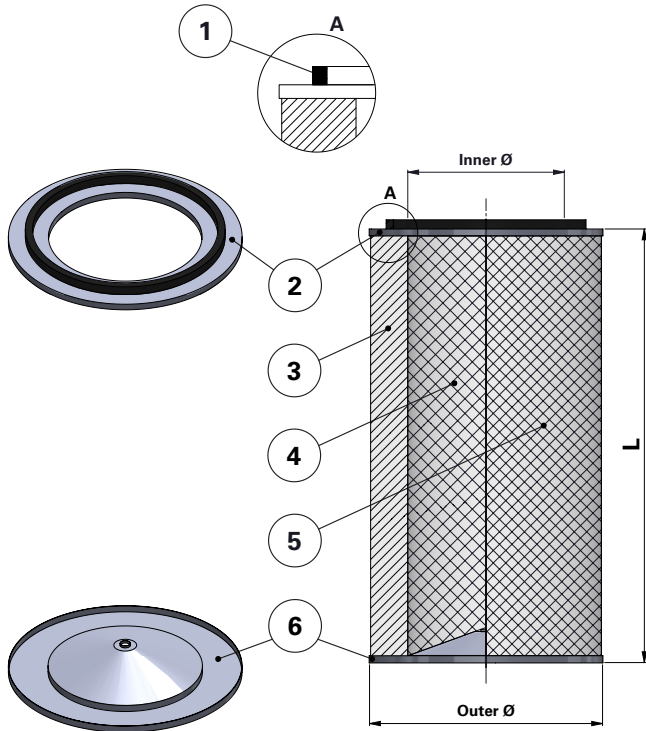

## Replacement Elements

Cartridges – Series 352 – Open Closed with Hole

### Series 352 – Open Closed with Hole

Cartridge Filter with open top end cap and closed bottom end cap with hole of 16 mm

For different brands of cartridge collectors

With outer liner

Item	Description
1	Gasket
2	Top end cap
3	Media pack
4	Inner liner
5	Outer liner
6	Bottom end cap with Ø16 mm hole

### Dimensions [mm]

Outer Ø	352
Inner Ø	240
L	660

Order online

shop.Donaldson.com

Contact us

Donaldson.com

Publication DOCAM0825901 • Rev. 00 • 0218

Donaldson reserves the right to change or discontinue any model or specification at any time and without notice. Freedom from patent restrictions must not be assumed.