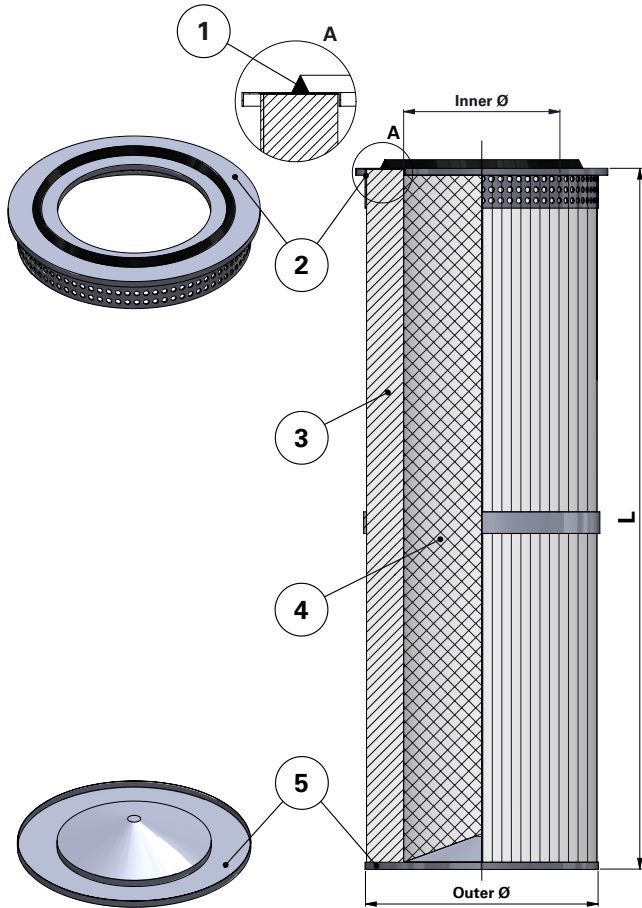

Donaldson
FILTRATION SOLUTIONS

DATA SHEET

Replacement Elements

Cartridges – Series Höcker 324 – Open Closed – Glued

Cartridges – Series Höcker 324 – Open Closed – Glued

Cartridge Filter with open top end cap and
closed bottom end cap

For Höcker Polytechnik and other brands
of cartridge collectors

Item	Description
1	Gasket
2	Top end cap
3	Media pack
4	Inner liner
5	Bottom end cap closed

Dimensions [mm]

Outer Ø	324
Inner Ø	215
L	1200

Order online