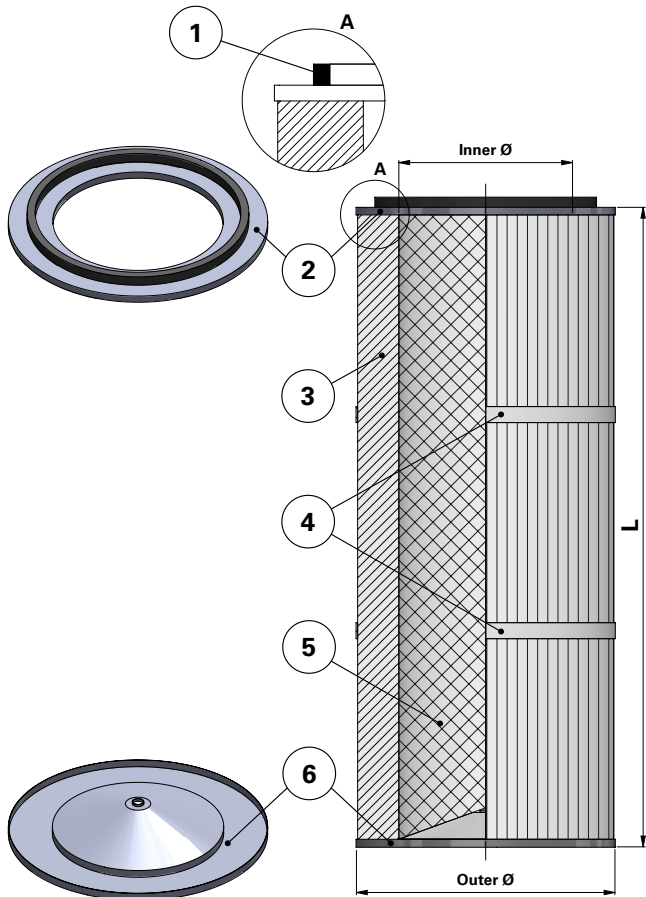

Donaldson
FILTRATION SOLUTIONS

DATA SHEET

Replacement Elements

Cartridges – Series Plymovent 324 – Open Closed with Hole

Series Plymovent 324 – Open Closed with Hole

Cartridge Filter with open top end cap and closed bottom end cap with hole of 15 mm

For Plymovent and other brands of cartridge collectors

Without outer liner

Item	Description
1	Gasket
2	Top end cap
3	Media pack
4	Straps
5	Inner liner
6	Bottom end cap with Ø15 mm hole

Dimensions [mm]

Outer Ø	324
Inner Ø	213
L	764