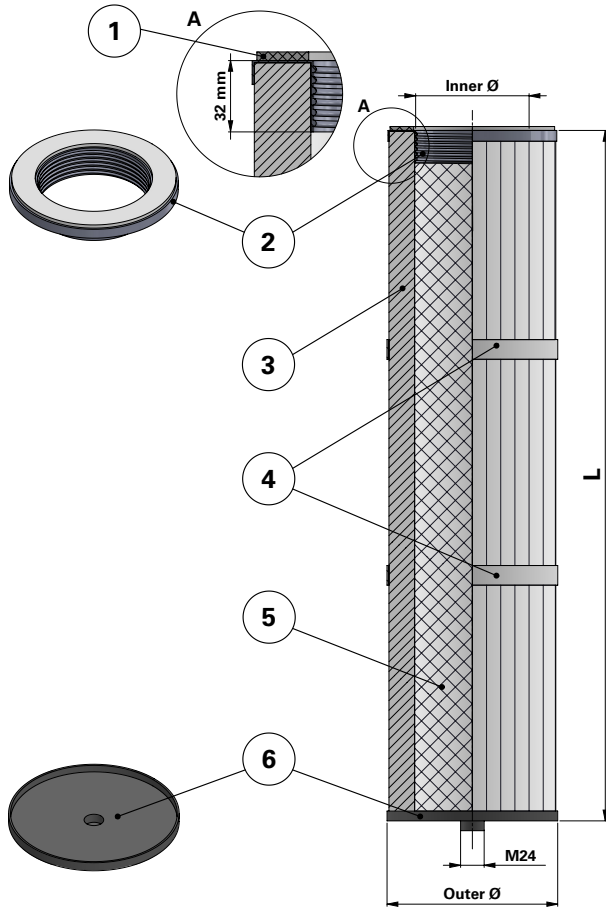

Donaldson
FILTRATION SOLUTIONS

DATA SHEET

Replacement Elements

Cartridges – Threaded RD72 120 – Open Closed

Threaded RD72 120 – Open Closed

Cartridge Filter with open top end cap and closed bottom end cap

Special feature: Threaded special end cap RD72 for different brands of cartridge collectors

Without outer liner

Item	Description
1	Gasket
2	Top end cap
3	Media pack
4	Straps
5	Inner liner
6	Bottom end cap closed

Dimensions [mm]

Outer Ø	120
Inner Ø	74.5
L	810

Order online

shop.Donaldson.com

Contact us