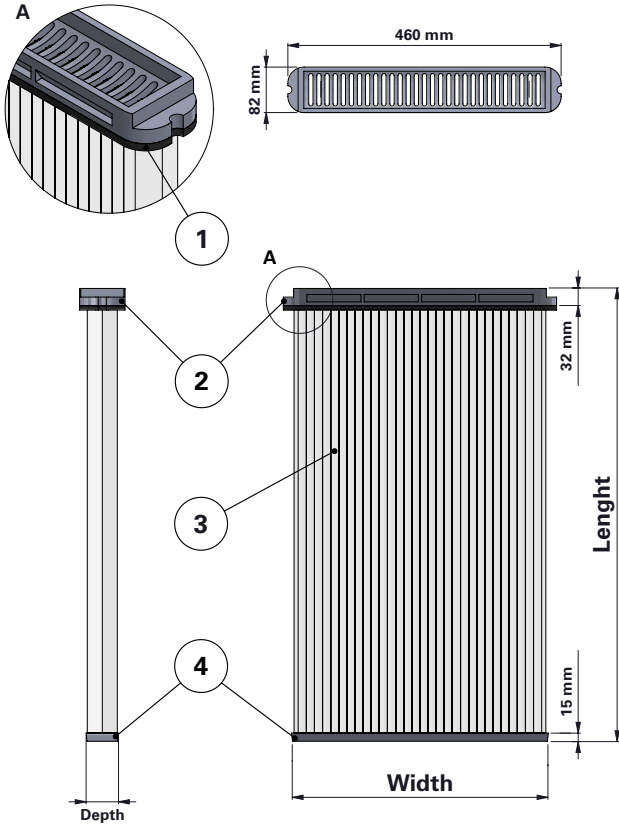

Donaldson
FILTRATION SOLUTIONS

DATA SHEET

Replacement Elements

Panels – WAM® Style – Polypleat – Clean Air Side

WAM Style – Polypleat – Clean Air Side

Panel Filter for WAM and other brands of collectors

Item	Description
1	Gasket
2	Header
3	Media pack
4	Footer

Dimensions [mm]	
Width	430
Depth	50
L	520
	770
	920

Order online

shop.Donaldson.com

Contact us

Donaldson.com

Publication DOCAM0831101 • Rev. 00 • 1118

Donaldson reserves the right to change or discontinue any model or specification at any time and without notice. Freedom from patent restrictions must not be assumed.