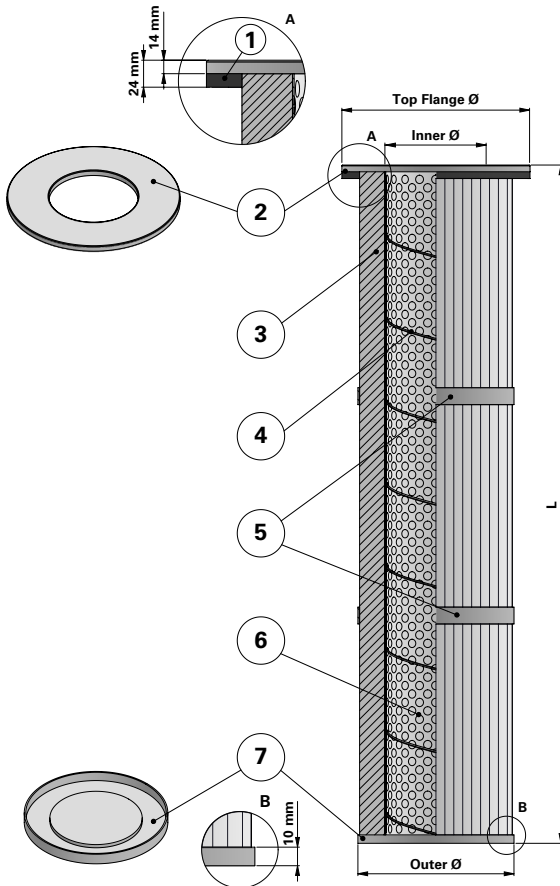

### Replacement Elements

Cartridges – Series Coperion 230 – Open Closed

### Series Coperion 230 – Open Closed

Cartridge Filter with open top end cap and closed bottom end cap

Special features: Clean Air Plenum installation, end caps in Polyurethane, with Inner liner SS 304 L construction with inner spiral beading for Coperion cartridge collectors

Without outer liner

Item	Description
1	Gasket
2	Top end cap
3	Media pack
4	Beading
5	Inner liner
6	Outer liner
7	Bottom end cap closed

### Dimensions [mm]

Top flange Ø	260
Outer Ø	230
Inner Ø	154
L	1505

Order online

shop.Donaldson.com

Contact us

Donaldson.com

Publication DOCAM0837901 • Rev. 00 • 0620

Donaldson reserves the right to change or discontinue any model or specification at any time and without notice. Freedom from patent restrictions must not be assumed.