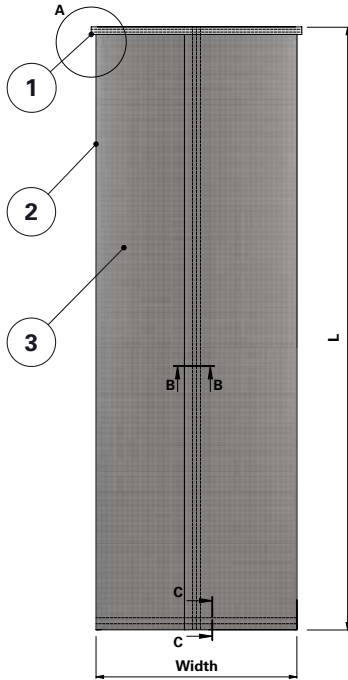

Donaldson.
FILTRATION SOLUTIONS

DATA SHEET

Replacement Elements Bags – Dalamatric Style

Dalamatric Style

0.7 m, 1.0m, 1.25 m, 1.50 m, 1.75 m, 2.0 m Dalamatric Bag with felt ring top, flat sewn bottom

For Dalamatric Insertable (DLMV), Dalamatric Cased (DLMC) and other brands of baghouse collectors

Item	Description
1	Felt ring
2	Label (inside)
3	Filter bag

Dimensions [mm]	
Width	495
L	700
	1000
	1250
	1500
	1750
2000	

Order online

shop.Donaldson.com

Contact us

Donaldson.com

Publication DOCAM0832501 • Rev. 00 • 1018