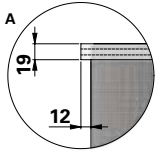

Dalamatric Style

0.7 m, 1.0m, 1.25 m, 1.50 m, 1.75 m, 2.0 m Dalamatric Bag with felt ring top, flat sewn bottom

For Dalamatric Insertable (DLMV), Dalamatric Cased (DLMC) and other brands of baghouse collectors

Item	Description
1	Felt ring
2	Label (inside)
3	Filter bag

Dimensions [mm]	
Width	495
L	700
	1000
	1250
	1500
	1750
2000	

Order online

shop.Donaldson.com

Contact us

Donaldson.com

Publication DOCAM0832501 • Rev. 00 • 1018