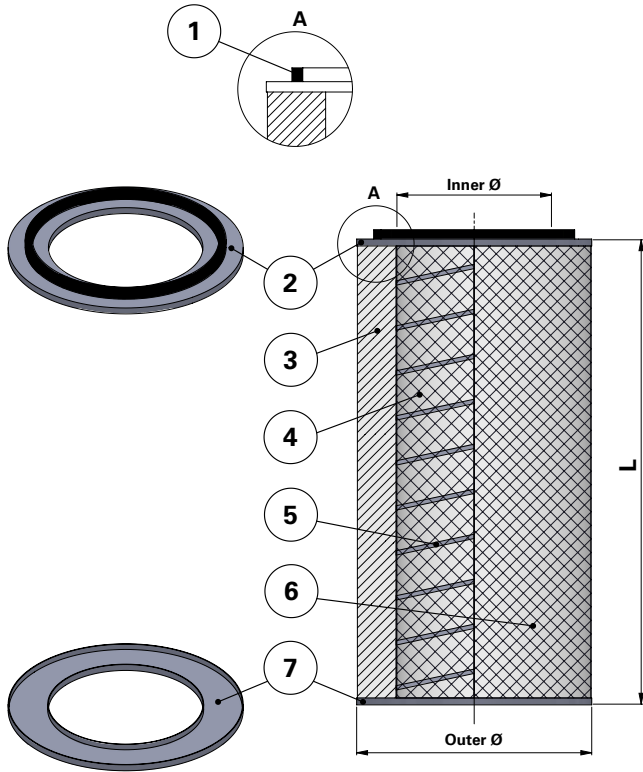

Donaldson
FILTRATION SOLUTIONS

DATA SHEET

Replacement Elements Cartridges – DFT Style – 2 Open End Caps

DFT Style – 2 Open End Caps

DFT-style Cartridge Filter for Downflo II (DFT) and other brands of cartridge collectors

Available with and without outer liner

Dimensions [mm]	
Outer Ø	352
Inner Ø	241
L	660

Order online

shop.Donaldson.com

Contact us

Donaldson.com

Publication DOCAM0828301 • Rev. 00 • 0318