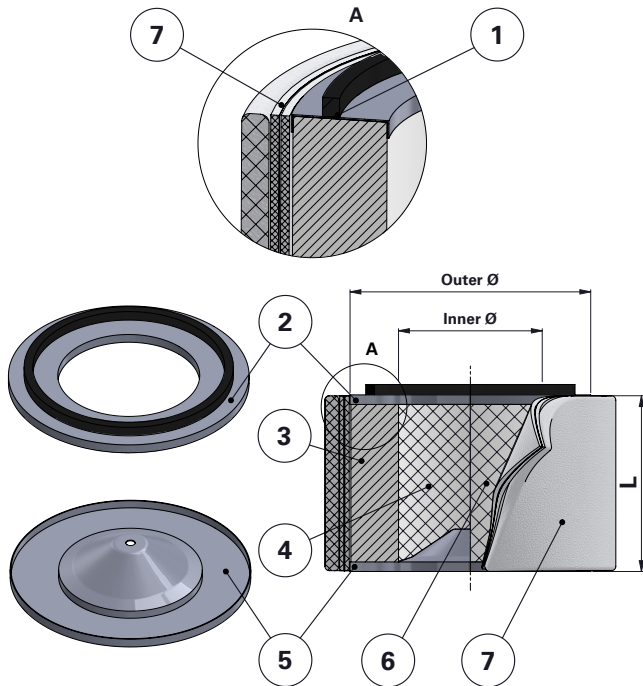

Donaldson
FILTRATION SOLUTIONS

DATA SHEET

Replacement Elements

Cartridges – Dryflo – DMC M-MMA – Open Closed with Hole

Dryflo – DMC M-MMA – Open Closed with Hole

Dryflo M-MMA Cartridge Filter

Special feature: With wrap and with open/closed (11 mm bolt hole) end caps

For Dryflo Mist collectors DMC-mini MMA and other brands of cartridge collectors

With outer liner

Dimensions [mm]	
Outer Ø	276
Inner Ø	165
L	206

Order online

shop.Donaldson.com

Contact us

Donaldson.com

Publication DOCAM0829001 • Rev. 00 • 0318

Donaldson reserves the right to change or discontinue any model or specification at any time and without notice. Freedom from patent restrictions must not be assumed.