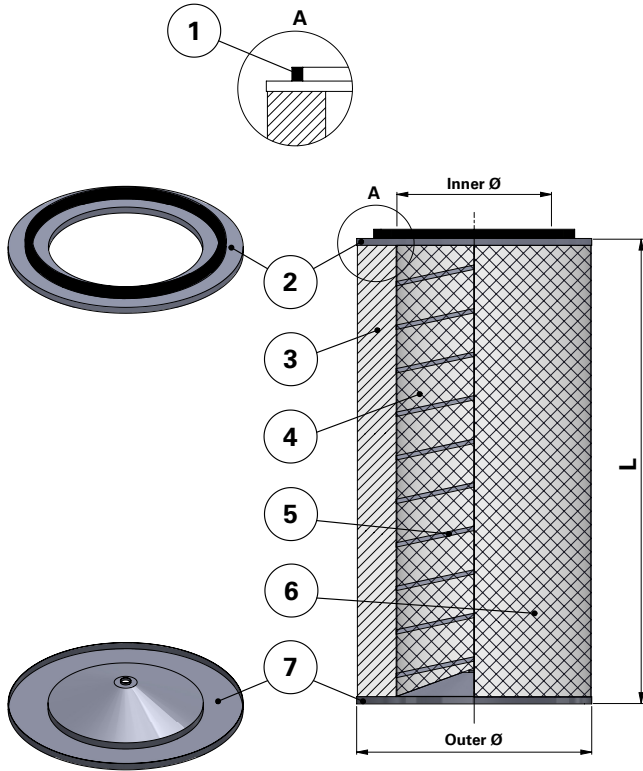

### Replacement Elements

Cartridges – TD Style – Open Closed with Hole

### TD Style – Open Closed with Hole

TD-style Cartridge Filter

TD-style Cartridge Filter for ECB, TD and other brands of cartridge collectors

Available with and without outer liner

Item	Description
1	Gasket
2	Top end cap
3	Media pack
4	Inner liner
5	Inner beading
6	Outer liner
7	Bottom end cap with Ø13.5 mm hole

### Dimensions [mm]

Outer Ø	324
Inner Ø	213
L	660

Order online

shop.Donaldson.com

Contact us

Donaldson.com

Publication DOCAM0828401 • Rev. 00 • 0318

Donaldson reserves the right to change or discontinue any model or specification at any time and without notice. Freedom from patent restrictions must not be assumed.