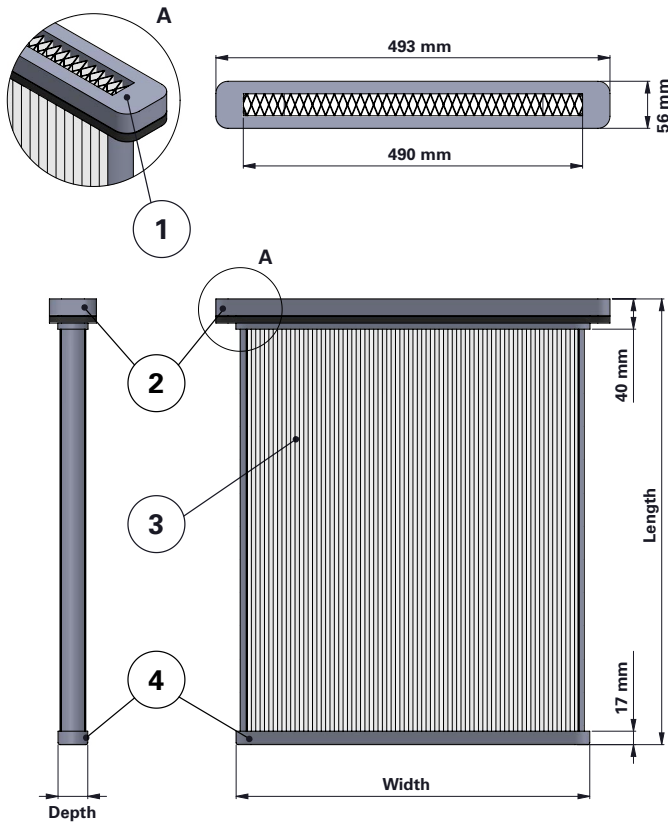

Dalamatic Style – Clean Air Side

Panel Filter to convert bags and cages for Dalamatic Insertable (DLMV), Dalamatic Cased (DLMC) and other brands of baghouse collectors

Item	Description
1	Gasket
2	Header
3	Media pack
4	Footer

Dimensions [mm]	
Width	455
Depth	25
Length	600
	1000
	1200

[Order online](https://shop.Donaldson.com)
shop.Donaldson.com

Contact us
Donaldson.com

Publication DOCAM0833201 • Rev. 01 • 0919