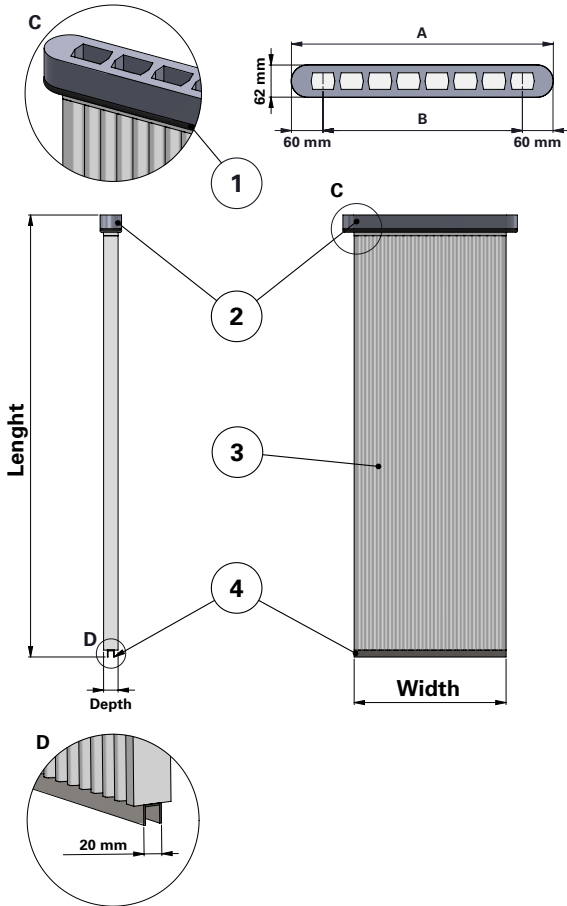

Donaldson
FILTRATION SOLUTIONS

DATA SHEET

Replacement Elements

Panels – Sintamatic – CSI Style – Clean Air Side

Sintamatic – CSI Style – Clean Air Side

CSI-style Panel Filter

Special feature: Stainless Steel without Silicone for CSI 900/8, CSI 1200/8, CSI 1500/8 and other brands of collectors

Item	Description
1	Gasket
2	Header
3	Sintered media
4	Rail

Order online

shop.Donaldson.com

Contact us

Donaldson.com

Publication DOCAM0830601 • Rev. 00 • 0818

Donaldson reserves the right to change or discontinue any model or specification at any time and without notice. Freedom from patent restrictions must not be assumed.