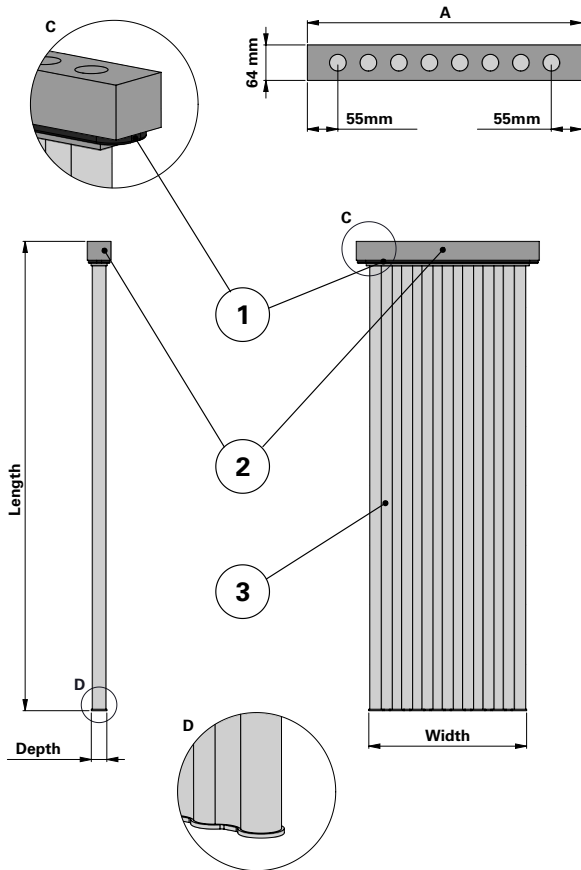

Donaldson
FILTRATION SOLUTIONS

DATA SHEET

Replacement Elements

Panels – Sintamatic – CSI Tube Style – Clean Air Side

Sintamatic – CSI Tube Style – Clean Air Side

CSI-style Panel Filter

Special feature: Panel with Sintered ePTFE laminated Tubes and Stainless Steel

For CSI 900/8, CSI 1200/8, CSI 1500/8 and other brands of collectors

Item Description

1	Gasket
2	Header
3	Sintered media tubes

Dimensions [mm]

	Width	Length	Depth	Number of holes	A
900/8	427	948	42	8	495
1200/8	427	1240	42	8	495
1500/8	427	1540	42	8	495

Order online

shop.Donaldson.com

Contact us

Donaldson.com

Publication DOCAM0833801 • Rev. 00 • 1218

Donaldson reserves the right to change or discontinue any model or specification at any time and without notice. Freedom from patent restrictions must not be assumed.