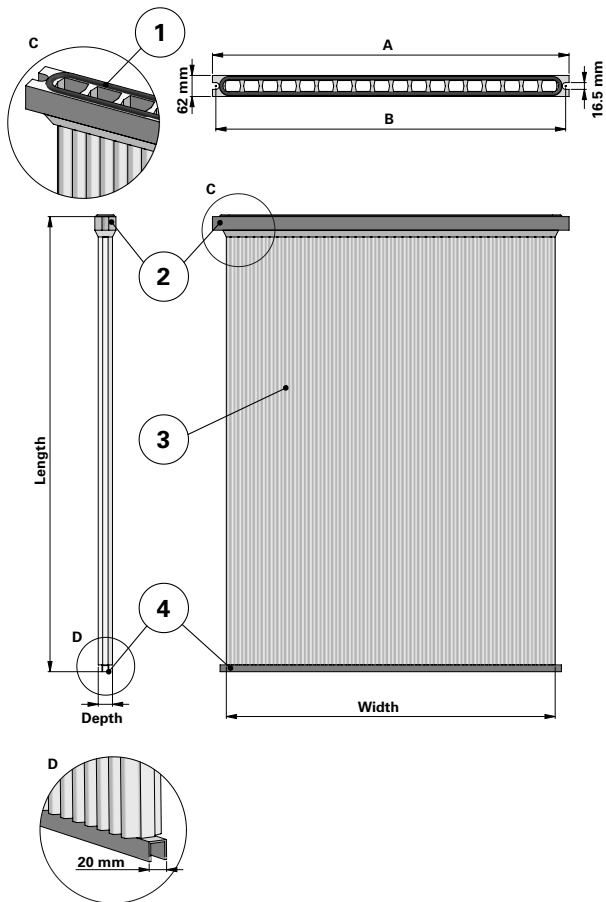

Donaldson
FILTRATION SOLUTIONS

DATA SHEET

Replacement Elements

Panels – Sintamatic – SU Style – Dirty Air Side

Sintamatic – SU Style – Dirty Air Side

SU-style Panel Filter

Special feature: Stainless Steel without Silicone for SU 918/18, SU 1200/18, SU 1500/18 and other brands of collectors

Item Description

1	Gasket
2	Header
3	Sintered media
4	Rail

Dimensions [mm]

	Width	Length	Depth	Number of holes	Rail	A	B
900/18	990	950	42	18	1045	1047	1035
1200/18	990	1260	42	18	1045	1047	1035
1500/18	990	1555	42	18	1045	1047	1035